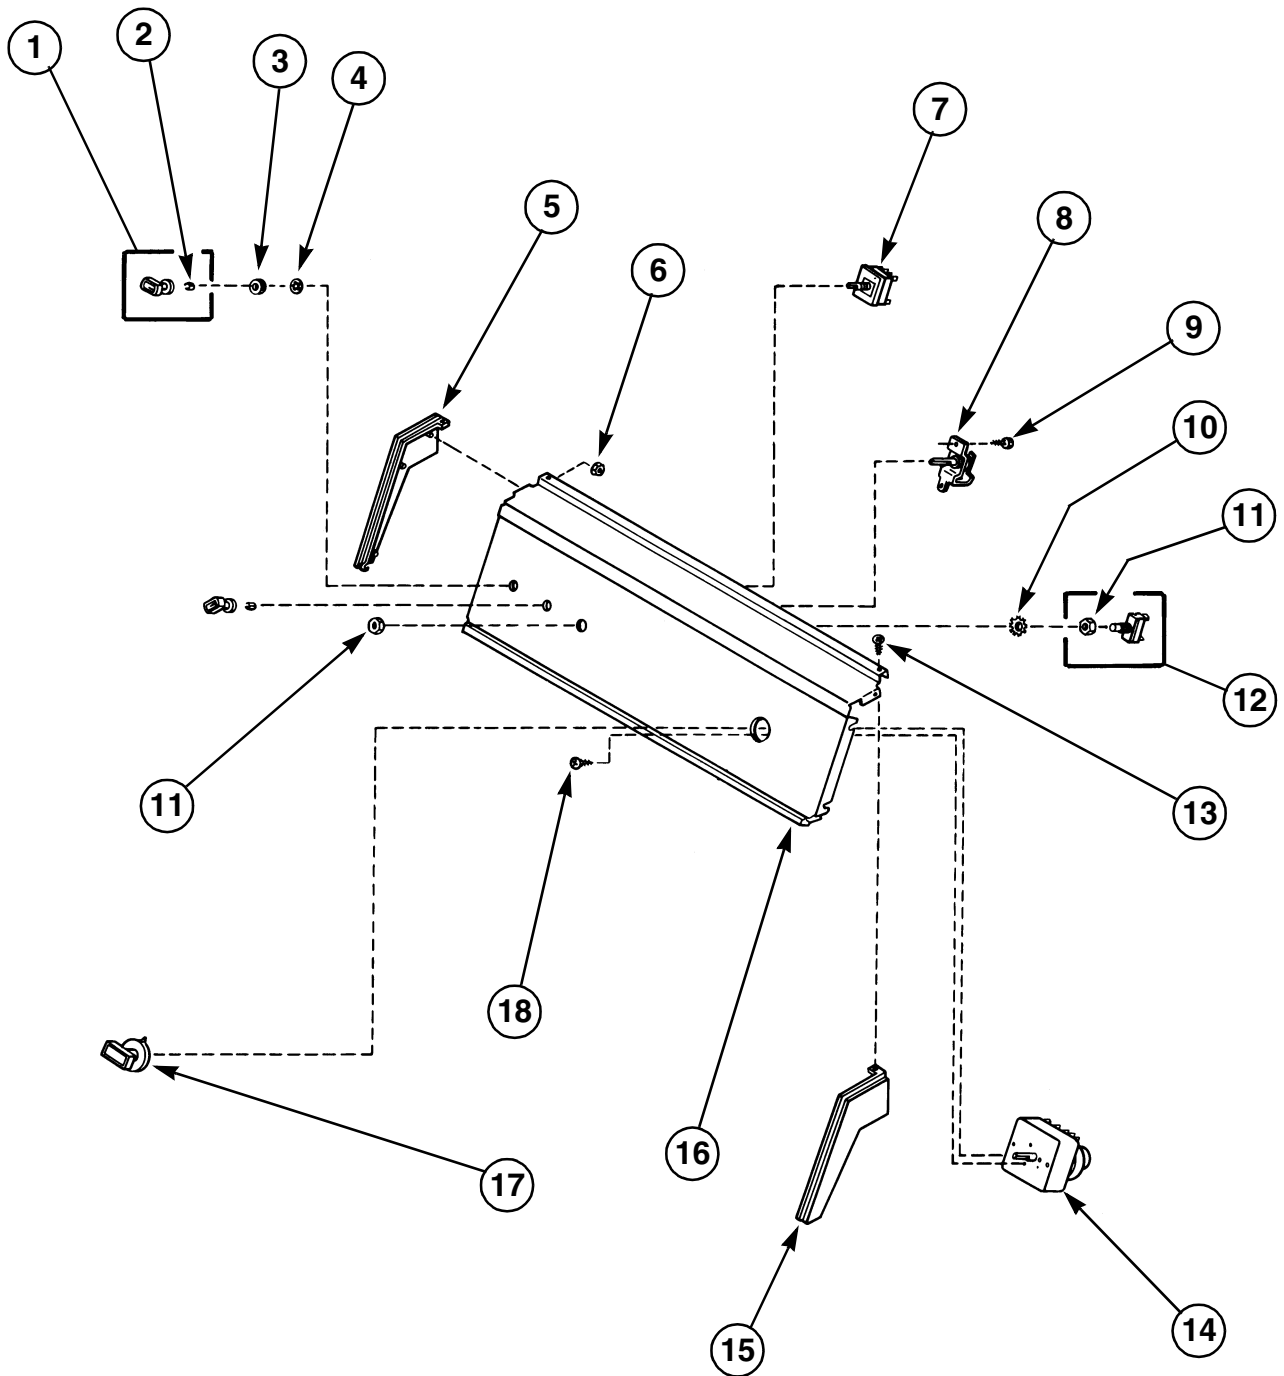

Control Panel and Controls

Models HG6380, HE6370, HG4490, HE4430, HG4390, HE4330, HG4280,
HE4270, HG4080, HE4070, HG2090, HE2003 and FE0080

Control Panel and Controls

Models HG6380, HE6370, HG4490, HE4430, HG4390, HE4330, HG4280,
HE4270, HG4080, HE4070, HG2090, HE2003 and FE0080

REF	PART #	DESCRIPTION	COMMENTS
1	27376	Control Knob Assembly	Models HG4490 and HE4430; N/A
	27379	Control Knob Assembly	Models HG4390 and HE4330; N/A
	26816	Control Knob Assembly	All other models; N/A
2	10519	Clip	N/A
3	24205	Nut	
4	91176	Lockwasher	
5	25124	Control Hood End	Left; Includes item 6; N/A
6	25126	Nut	
7	58032	Temperature Selector Switch	Not used on Models HG2090 and HE2003
8	53516	Signal Control	Not used on Models HG4080, HE4070, HG2090 and HE2003; N/A
9	501086	Screw	Hex head
10	25820	Lockwasher	
11	52947	Nut	
12	55882	Start Switch Assembly	
13	25232	Screw	Phillips head
14	53466	Timer	Models HG4080, HE4070 and FE0080; N/A
	52594	Timer	Models HG2090 and HE2003; N/A
	56260	Timer	All other models; N/A
15	25123	Control Hood End	Right; Includes item 6; N/A
16	56195	Control Panel	Models HG6380 and HE6370; N/A
	56823	Control Panel	Models HG4490 and HE4430; N/A
	56824	Control Panel	Models HG4390 and HE4330; N/A
	56196	Control Panel	Models HG4280 and HE4270; N/A
	56430	Control Panel	Models HG4080 and HE4070; N/A
	56821	Control Panel	Model HG2090; N/A
	58344	Control Panel	Model HE2003; N/A
	56068	Control Panel	Model FE0080; N/A
17	56352	Timer Knob Assembly	Models HG6380, HE6370, HG4280, HE4270 and FE0080; N/A
	56353	Timer Knob Assembly	Models HG4080 and HE4070; N/A
	56508	Timer Knob Assembly	All other models; N/A
18	70212	Screw	N/A

N/A = Part no longer available