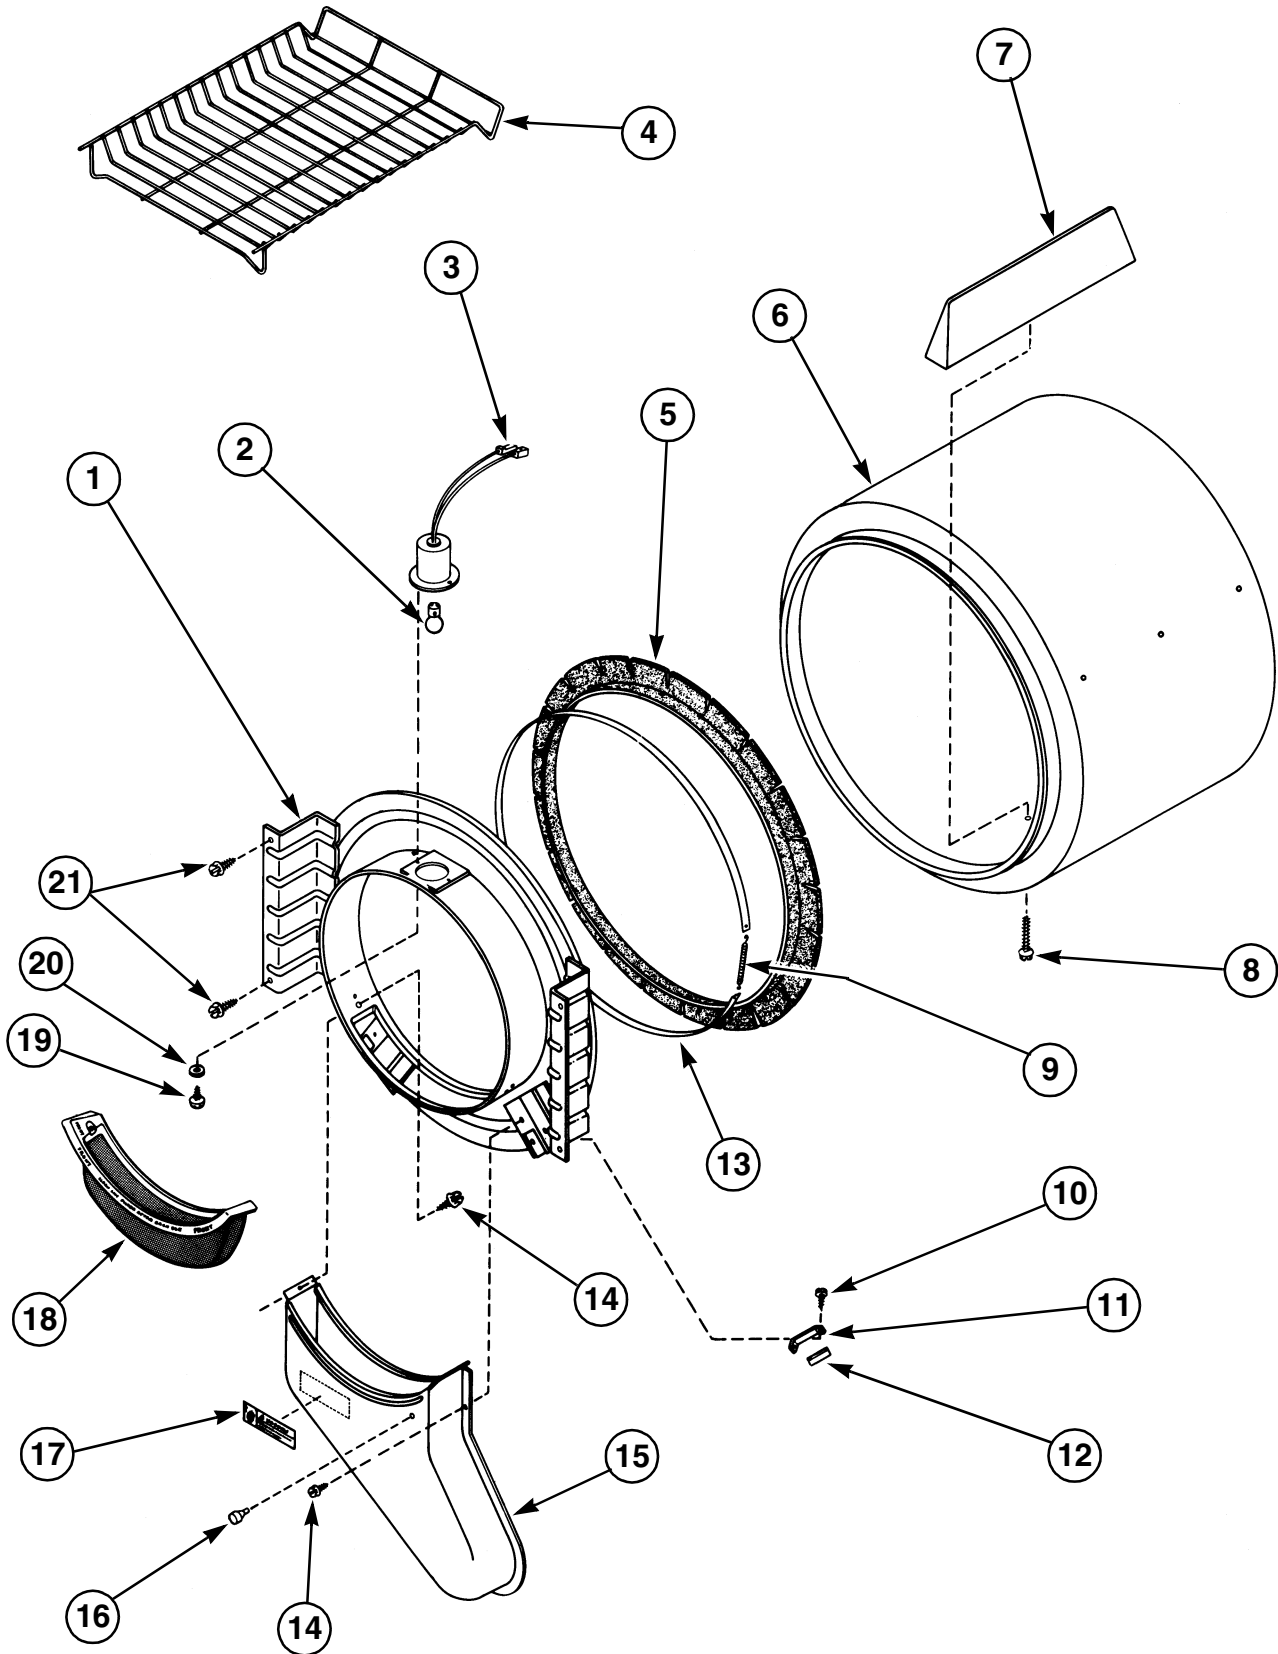

Front Bulkhead, Air Duct, Felt Seal and Cylinder

Front Bulkhead, Air Duct, Felt Seal and Cylinder

REF	PART #	DESCRIPTION	COMMENTS
1	56105	Bulkhead	Front; Models HG9280, HE9270, HG9260 and HE9250; N/A
	57017	Bulkhead	Front; Models HG7009 and HE7003; N/A
	60774P	Bulkhead	Front; Models HG6009, HE6003, HG5009, HE5003, HG4509, HE4503, HG4490, HE4430, HG4390, HE4330, HG4209, HE4203, HG4109, HE4103, HG4009, HE4003, HG3009, HE3003, HG2490, HE2430, HG2090, HE2030 and HE2003
	56154	Bulkhead	All other models
2	54608	Bulb	
3	60953P	Bulb Receptacle	Models HG9280, HE9270, HG9260, HE9250, HG7290 HE7230, HG7009 and HE7003
4	58846	Drying Rack	Option on some models
5	56088	Felt Seal	
6	60645P	Cylinder Assembly	Includes baffles
7	61399	Cylinder Baffle	
8	62588	Screw	
9	52310	Strap Spring	
10	23222	Screw	
11	61448	Cylinder Glide	Use with Bulkhead Nos. 56105, 56154, 57017 and 57018
12	56058	Felt Pad	
13	56090	Seal Strap	
14	33561	Screw	
15	60786	Air Duct	
16	56938	Bumper	Starting with Serial No. S70U4372
17	24903	Sticker	
18	61376P	Lint Filter	Supersedes 56015
19	22145	Screw	N/A
20	51345	Lockwasher	
21	503661	Screw	

N/A = Part no longer available