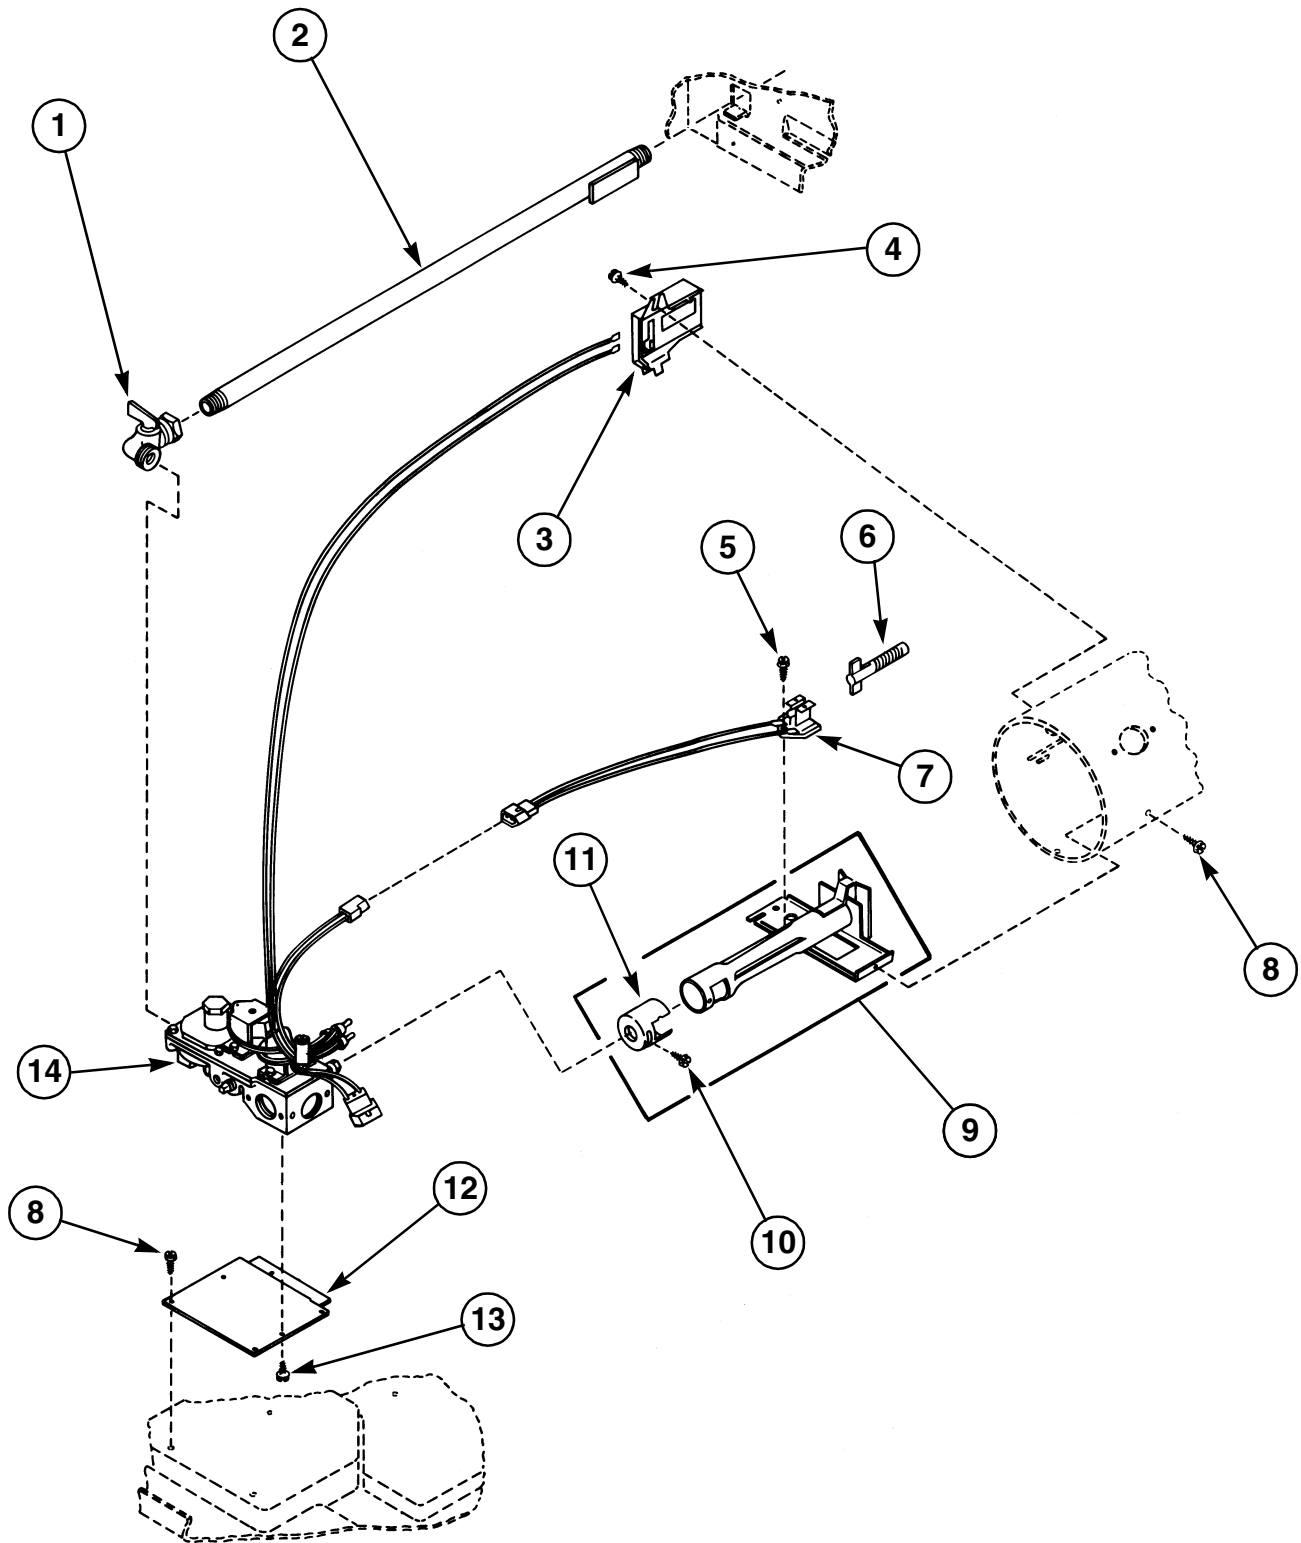

Gas Valve, Igniter and Gas Conversion Kits

Gas Models

Gas Valve, Igniter and Gas Conversion Kits

Gas Models

REF	PART #	DESCRIPTION	COMMENTS
1	510205	Valve	
2	56228	Lead-In Pipe	N/A
3	510213	Sensor	
4	23222	Screw	
5	52973	Screw	N/A
6	55438	Igniter	
7	M409136	Igniter Bracket	
8	503661	Screw	
9	510149	Burner Tube Assembly	
10	53006	Screw	N/A
11	53007	Air Shutter	N/A
12	56242	Mounting Bracket	N/A
13	56124	Screw	
14	596P3	Gas Valve Assembly	Nat/Mixed Gas; See next page for component parts

N/A = Part no longer available