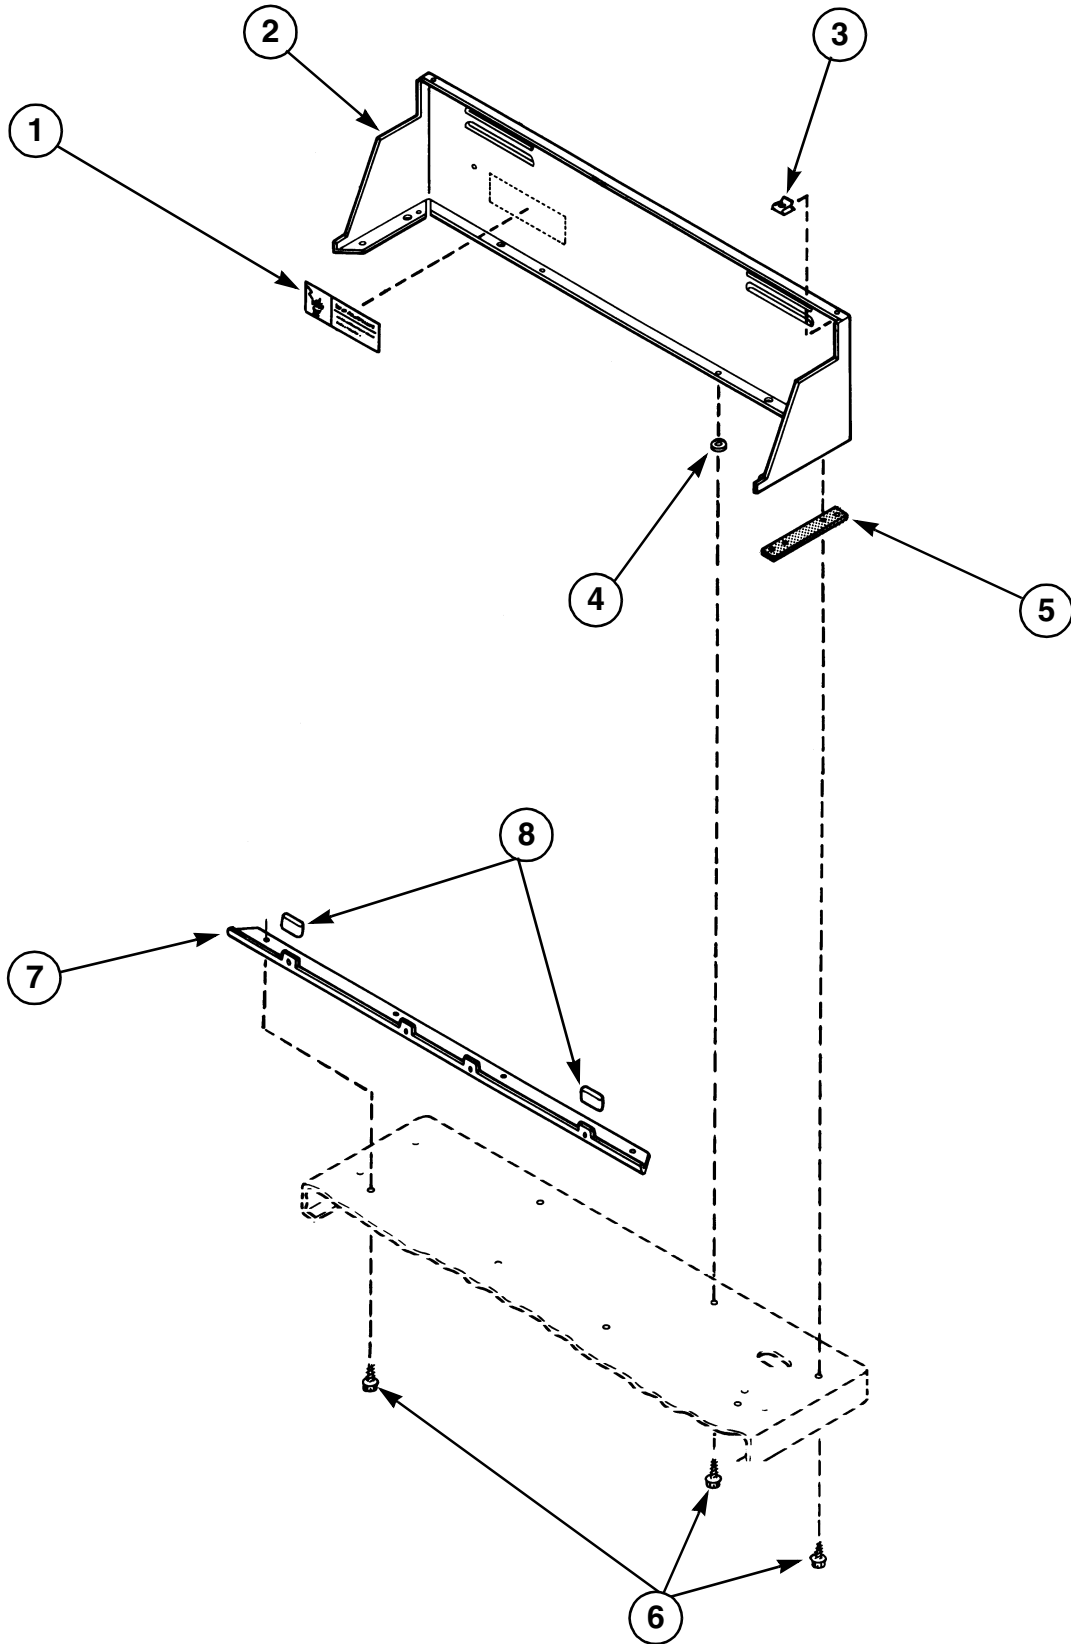

N/A = Part no longer available

Control Hood

All Models except HE3060, HG2980 and HE2970

* Add Letter To Designate Color. L – Almond W – White

Control Hood

All Models except HE3060, HG2980 and HE2970

REF	PART #	DESCRIPTION	COMMENTS
1	24903	Sticker	
2	56014*	Control Hood	N/A
3	24522	Speed Nut	
4	23425	Vinyl Washer	Models HG9280 HE9270, HG9260 and HE9250; N/A
5	23028	Gasket	Models HG9280, HE9270, HG9260 and HE9250; N/A
6	501086	Screw	
7	56070	Panel Support Bracket	N/A
8	24859	Sleeve	Not used on Models HG9280, HE9270, HG9260 and HE9250; N/A