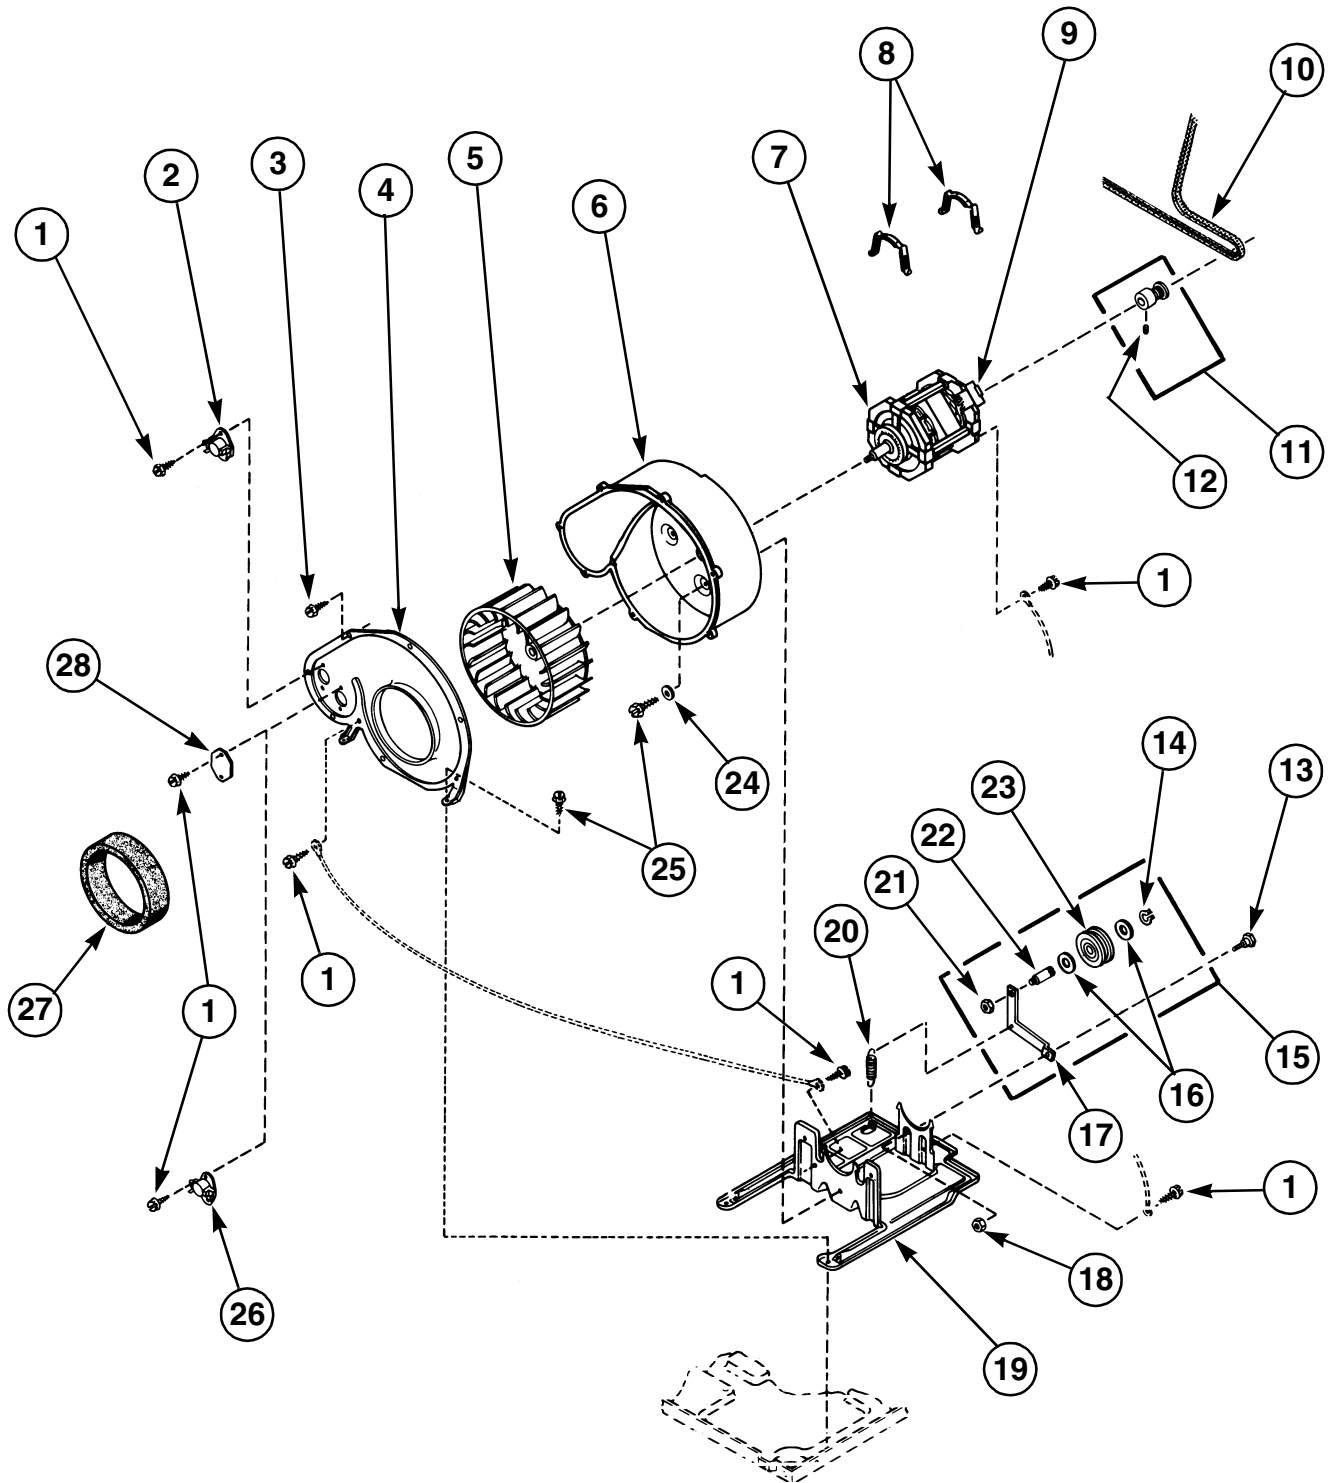

Motor, Exhaust Fan and Belt

Motor, Exhaust Fan and Belt

REF	PART #	DESCRIPTION	COMMENTS
1	23222	Screw	
2	56410	High Thermostat	
3	23962	Screw	
4	56059	Exhaust Fan Cover	N/A
5	510139	Exhaust Fan Impeller	
6	510138P	Exhaust Fan Housing	
7	56075	Motor	Includes switch; Through Serial No. SJ921286
	58044	Motor	Includes switch; Starting Serial No. SJ921287
8	510180	Motor Clip	Replaces 51789
9	53226	Motor Switch	Emerson; N/A
	53249	Motor Switch	General Electric; N/A
10	56095	Belt	
11	56062P	Motor Pulley Assembly	
12	62541	Setscrew	
13	52567	Shoulder Bolt	Through Serial No. S65L8103; N/A
	56587	Shoulder Bolt	Starting Serial No. S65L8104; N/A
14	23748	Retainer Ring	
15	511227	Idler Pulley and Lever Assembly	
16	52549	Washer	
17	56057	Idler Lever	
18	52566	Locknut	
19	510060	Motor Mounting Bracket	Replaces 56056
20	510185	Spring	
21	56156	Locknut	
22	56461	Shaft	
23	510142	Idler Pulley	
24	20492	Washer	
25	503661	Screw	
26	56470	Low Thermostat	Models HG6360 and HE6350
	56081	Low Thermostat	All other models through Serial No. S4X79215
	56471	Low Thermostat	All other models Starting Serial No. S4X79216
27	56065	Seal	
28	61203	Cover Plate	Models HG5390, HE533, HE4030, HE3060, HG2090, HE2050, HE2030 and HE2003

N/A = Part no longer available