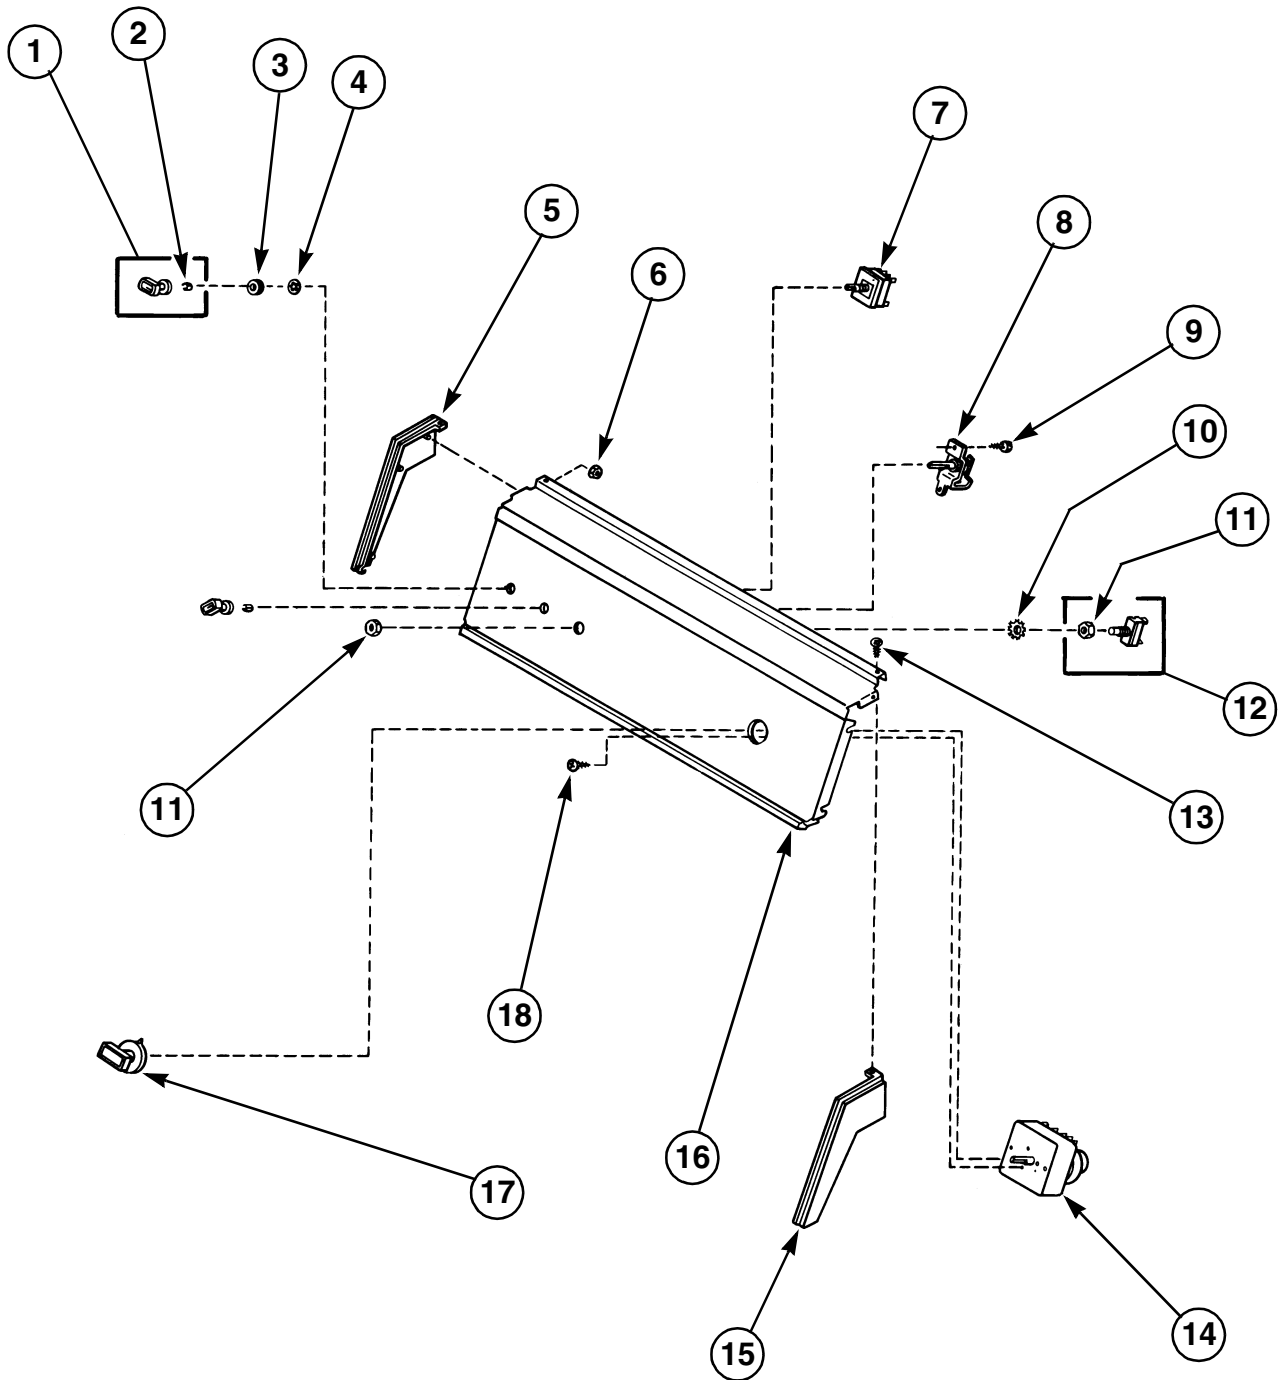

Control Panel and Controls

Models HG7290, HE7230, HG6660, HE6650, HG6494, HG6490, HE6434, HE6430, HG6360, HE6350, HG5390, HE5330
HG4360, HE4350, HE4030, HG2490 HE2450, HG2260, HE2250, HE2050 an dHE2030

Control Panel and Controls

Models HG7290, HE7230, HG6660, HE6650, HG6494, HG6490, HE6434, HE6430, HG6360, HE6350, HG5390, HE5330
HG4360, HE4350, HE4030, HG2490 HE2450, HG2260, HE2250, HE2050 an dHE2030

REF	PART #	DESCRIPTION	COMMENTS
1	27376	Control Knob Assembly	N/A
	27379	Control Knob Assembly	N/A
2	10519	Clip	N/A
3	24205	Nut	
4	91176	Lockwasher	
5	25124	Control Hood End	Left; Includes item 6; N/A
6	25126	Nut	
7	58813	Temperature Selector Switch	Models HG6494, HG6490, HE6434,
	58023	Temperature Selector Switch	All other models
8	53516	Signal Control	Models HG7290, HE7230, HG6660, HE6650, HG6494, HE6434, HG4360 and HE4350; N/A
9	501086	Screw	Hex head
10	25820	Lockwasher	
11	52947	Nut	Included with 55882
12	55882	Push-To-Start Assembly	
13	25232	Screw	Phillips head
14	56260	Timer	Models HG7290, HE7230, HG6660, HE6650, HG4360 and HE4350; N/A
	53466	Timer	Models HG6494, HG6490, HE6434, HE6430, HG2490, HE2430, HG2260 and HE2250; N/A
	52594	Timer	Models HG6360, HE6350, HE2050 and HE2030; N/A
	52167	Timer	Models HG5390, HE5330 and HE4030; N/A
15	25123	Control Hood End	Right; Includes 25126; N/A
16	56818	Control Panel	Models HG7290 and HE7230; N/A
	56511	Control Panel	Models HG6660 and HE6650; N/A
	57133	Control Panel	Models HG6494 and HE6434; N/A
	56819	Control Panel	Models HG6490 and HE6430; N/A
	56513	Control Panel	Models HG6360 and HE6350; N/A
	56820	Control Panel	Models HG5390 and HE5330; N/A
	56512	Control Panel	Models HG4360 and HE4350; N/A
	57029	Control Panel	Model HE4030; N/A
	56822	Control Panel	Models HG2490 and HE2430; N/A
	56512	Control Panel	Models HG2260 and HE2250; N/A
	56514	Control Panel	Model HE2050; N/A
56821	Control Panel	Model HE2030; N/A	
17	56508	Timer Knob Assembly	N/A
18	70212	Screw	N/A

N/A = Part no longer available