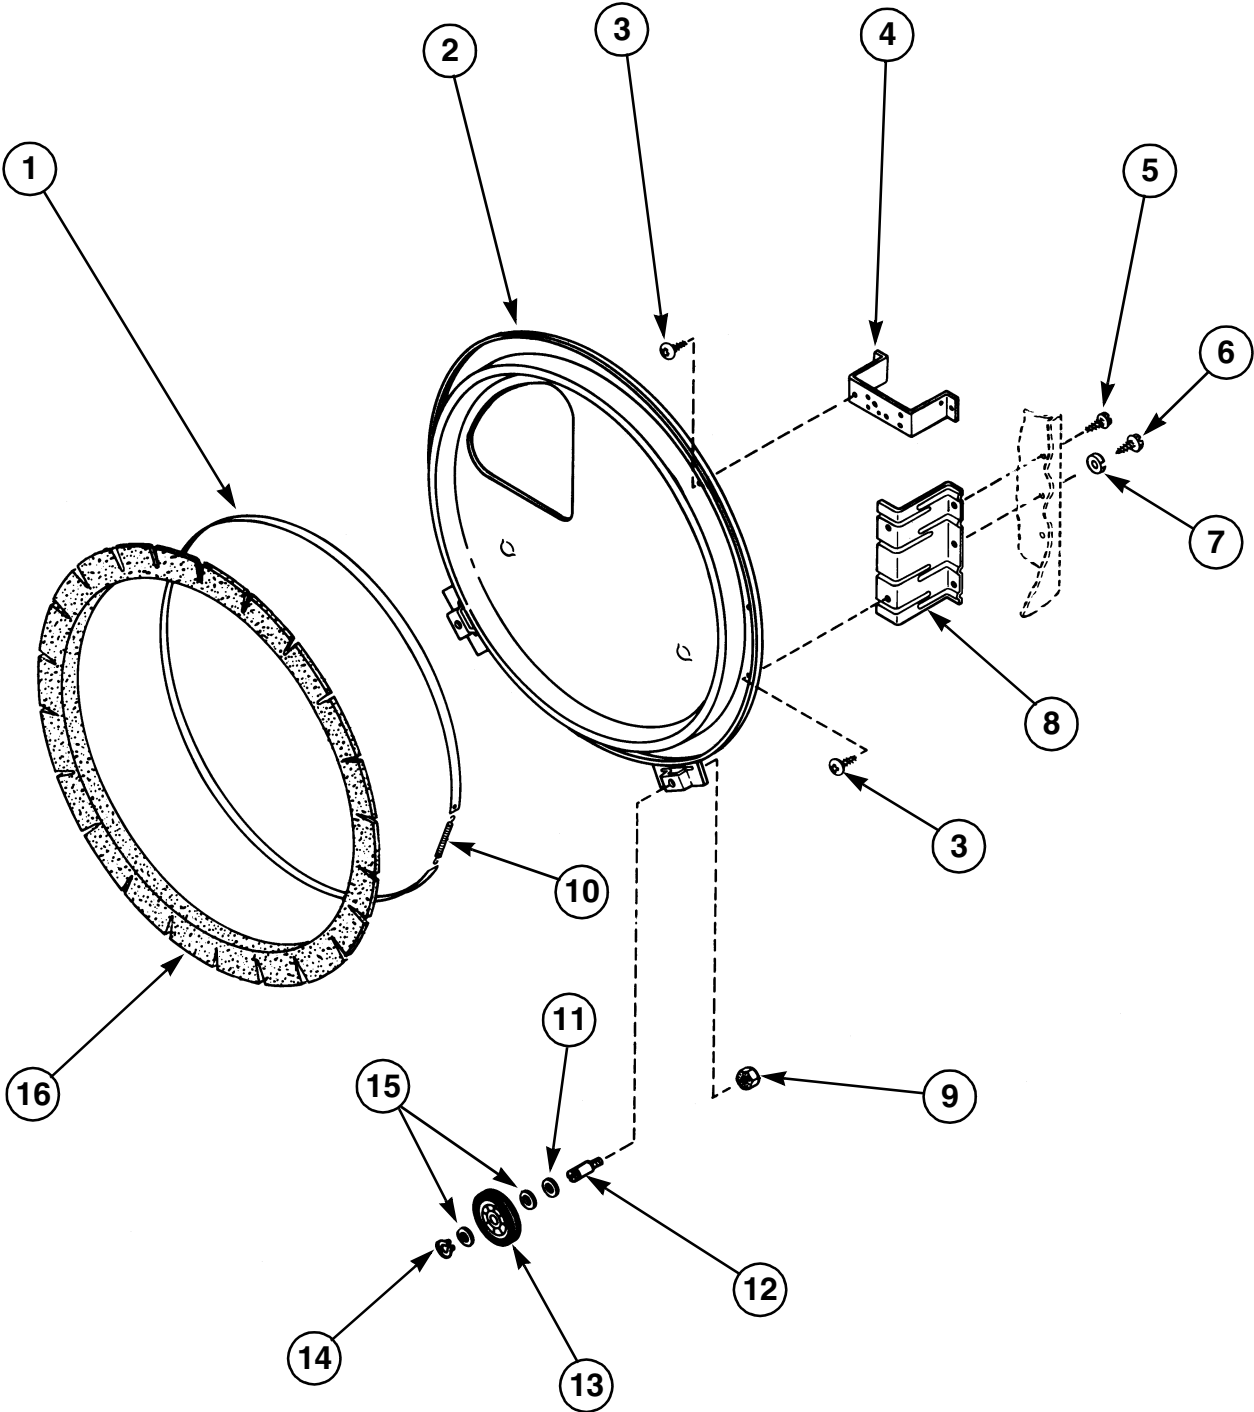

Rear Bulkhead, Felt Seal and Cylinder Roller

Rear Bulkhead, Felt Seal and Cylinder Roller

REF	PART #	DESCRIPTION	COMMENTS
1	56090	Seal Strap	
2	56540	Bulkhead	Rear
3	61135P	Screw	
4	60823P	Terminal Block Bracket	
5	503661	Screw	
6	52909	Screw	Green
7	51474	Cupped Washer	
8	56055	Bracket	
9	56156	Locknut	
10	52310	Strap Spring	
11	23886	Thrust Washer	
12	56461	Shaft	
13	62649	Cylinder Roller	
14	23748	Retainer Ring	
15	52549	Washer	
16	56088	Felt Seal