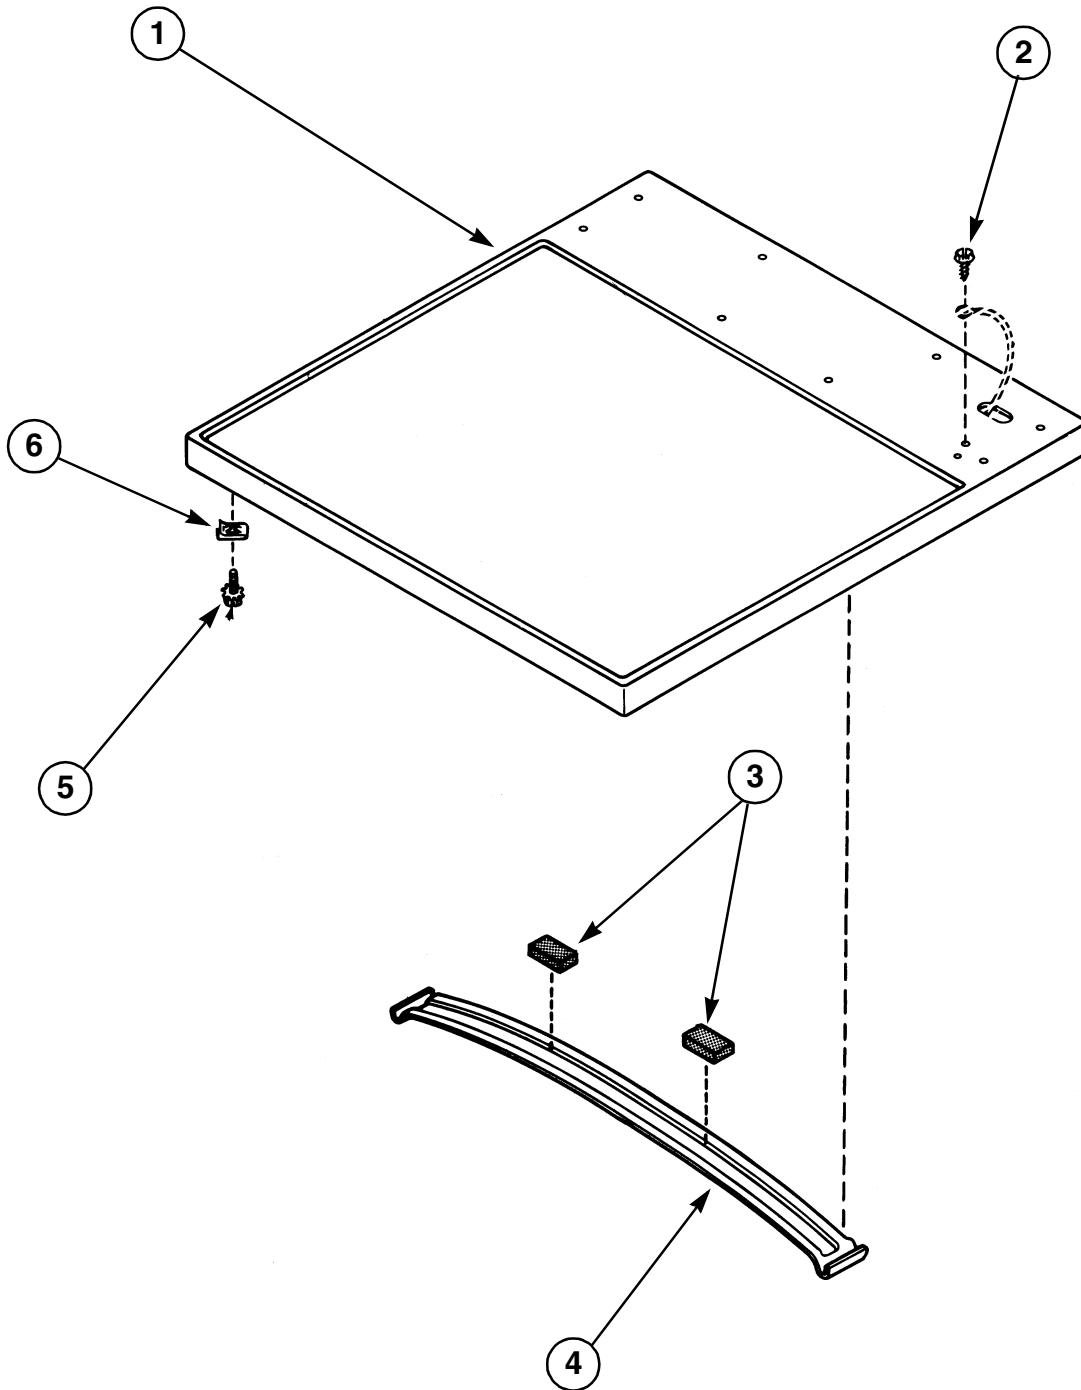

Cabinet Top

* Add Letter To Designate Color. L – Almond W – White

Cabinet Top

REF	PART #	DESCRIPTION	COMMENTS
1	56099*	Cabinet Top	Models HG9280, HE9270, HG9260 and HE9250; N/A
	57066*	Cabinet Top	Models HG7290, HE7230, HG7009, HE7003, HG6494, HG6490, HE6434, HE6430, HG6009, HE6003, HG5390, HE5330, HG50099, HE5003, HG4509, HE4503, HG4490, HE4430, HG4390, HE4330, HG42209, HE4203, HG4109, HE4103, HG4009, HE4003, HG3009, HE3003, HG2490, HE2430, HG2090, HE2030 and HE2003; N/A
	56096*	Cabinet Top	Model HE4030; N/A
	56097*	Cabinet Top	All other models; N/A
2	52909	Screw	
3	56968	Pad	Use with 56213 Brace (N/A); N/A
4	56486	Top Brace	Models HG9280, HE9270, HG9260 and HE9250; N/A
	56213	Top Brace	All other models
5	23008	Screw and Lockwasher	
6	36020	Nut	

* Add Letter To Designate Color. L – Almond W – White

N/A = Part no longer available