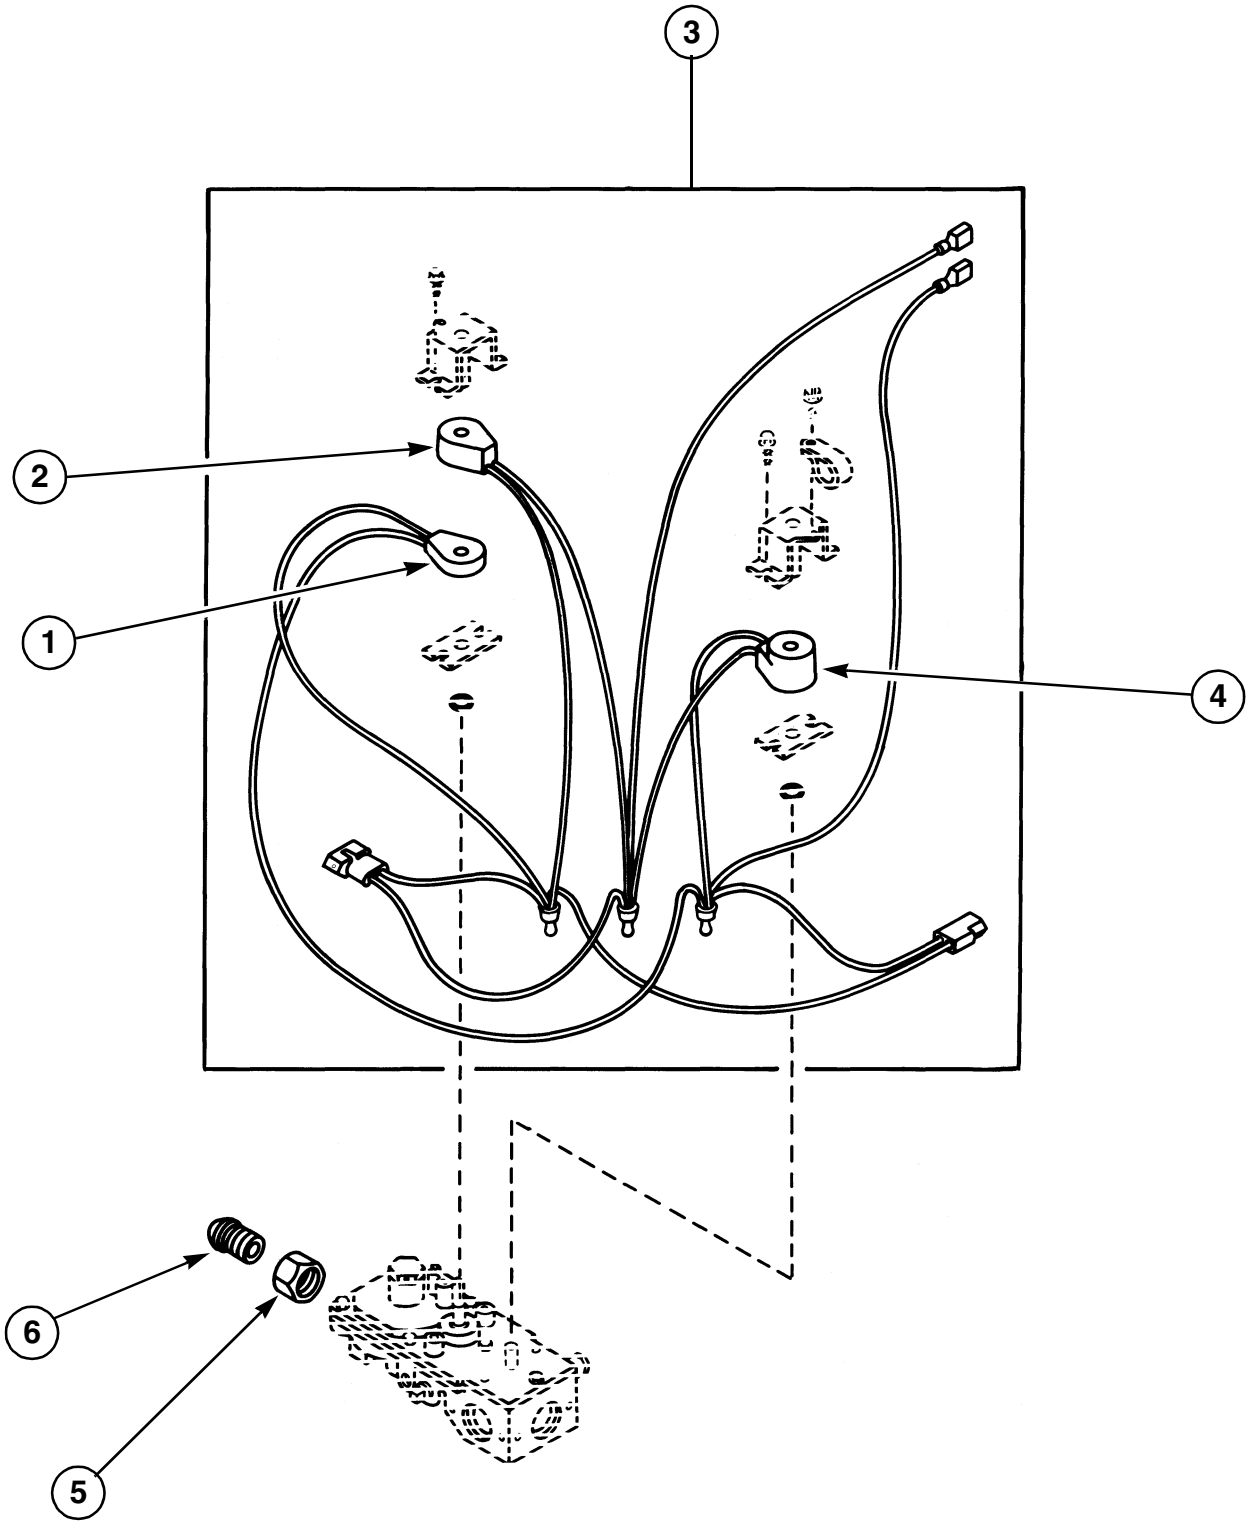

56225 Gas Valve Assembly

56225 Gas Valve Assembly

REF	PART #	DESCRIPTION	COMMENTS
1	56225C	Booster Coil	
2	56225B	Holding Coil	
3	56225A	Coils	
4	56225D	Secondary Coil	
5	56281	Nut	
6	56282	Nipple	N/A

N/A = Part no longer available