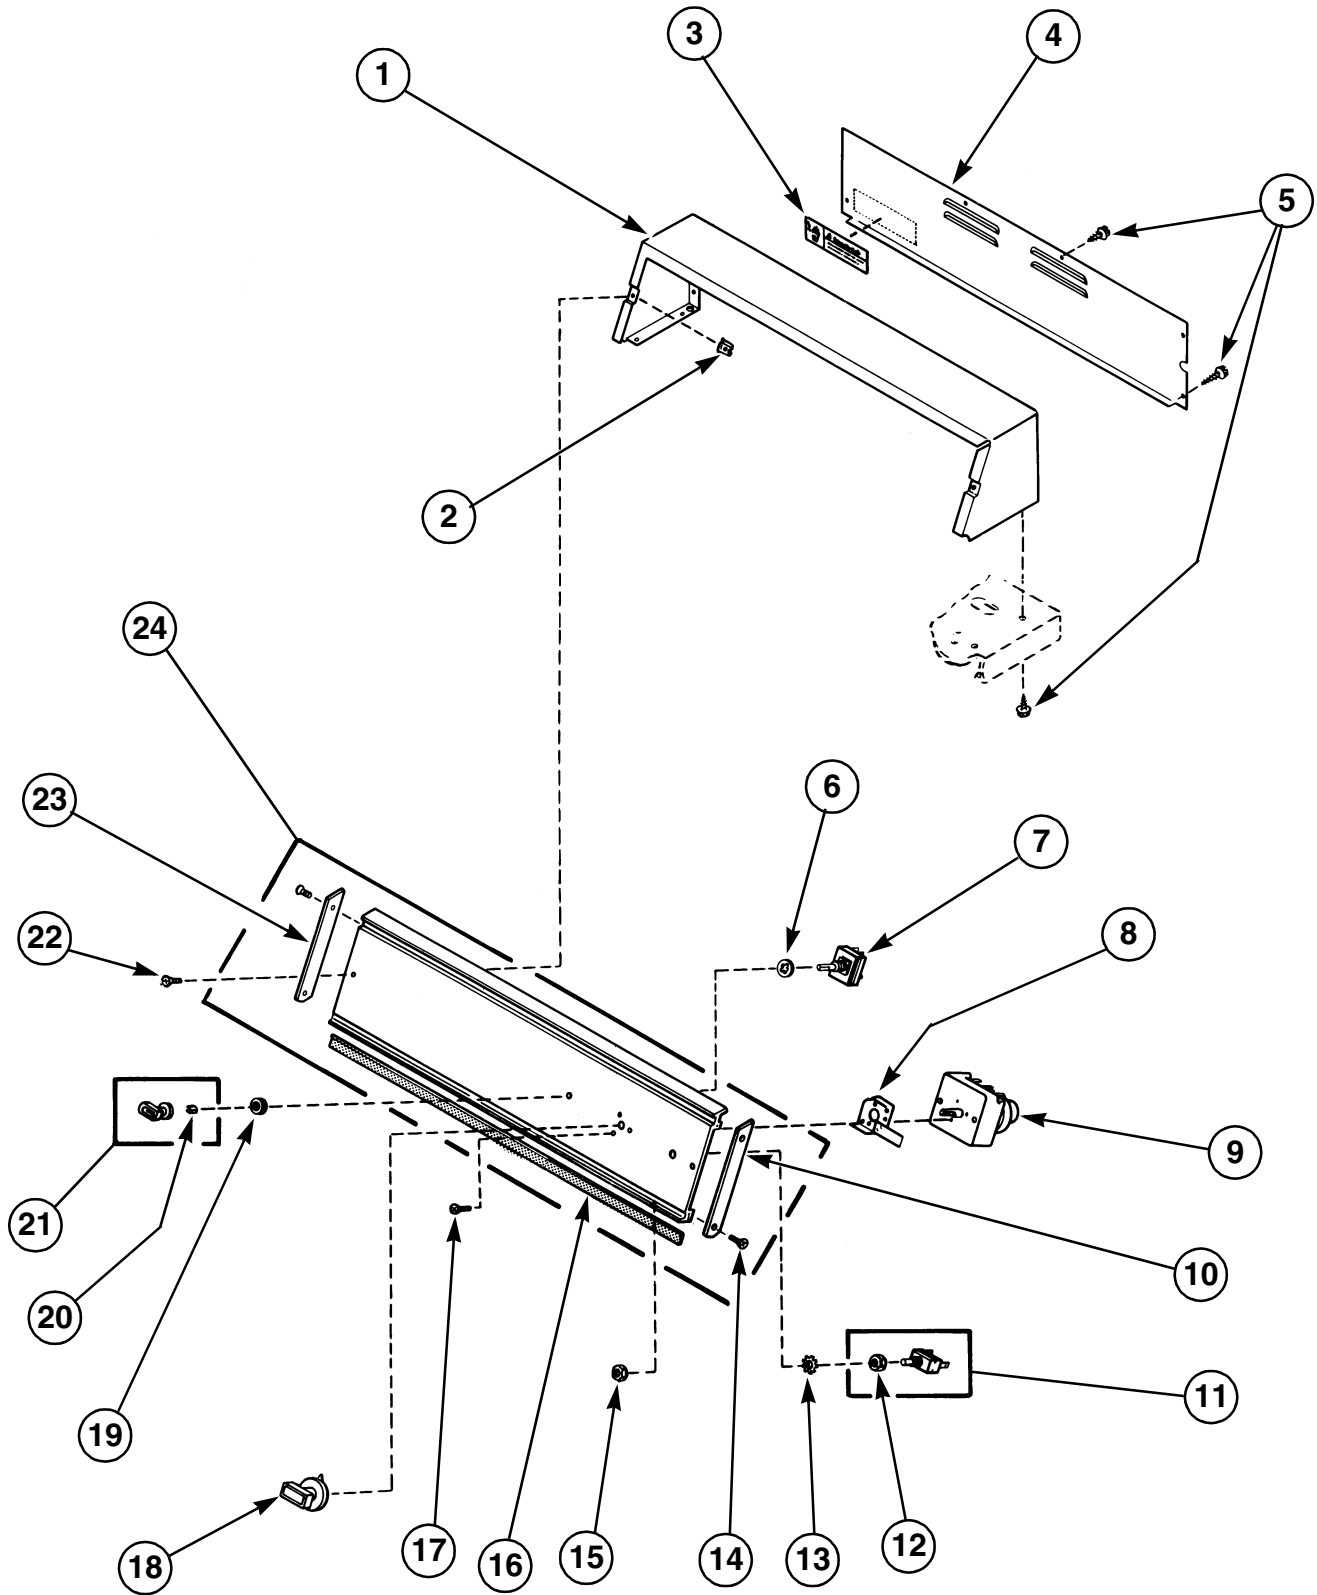

Control Panel, Control Hood and Controls

Models HE3060, HG2980 and HE2970

* Add Letter To Designate Color. L – Almond W – White

Control Panel, Control Hood and Controls

Models HE3060, HG2980 and HE2970

REF	PART #	DESCRIPTION	COMMENTS
1	56169*	Control Hood	N/A
2	54038	Speed Nut	N/A
3	24903	Sticker	
4	56168	Control Hood Rear Cover	
5	501086	Screw	
6	91176	Lockwasher	N/A
7	52642	Temperature Selector Switch	Model HE2970; N/A
	58813	Temperature Selector Switch	Model HG2980
8	26952	Spacer	N/A
9	53466	Timer	Models HG2980 and HE2970; N/A
	52594	Timer	Model HE3060; N/A
10	25073	End Cap	Right; N/A
11	55882	Push-To-Start Switch Assembly	
12	52947	Nut	
13	25820	Lockwasher	
14	52864	Screw	
15	52947	Nut	Included with item 11
16	56203	Gasket	N/A
17	54441	Screw	N/A
18	56353	Timer Knob Assembly	N/A
19	24205	Knurled Nut	N/A
20	10519	Clip	N/A
21	24291	Control Knob Assembly	N/A
22	25232	Screw	
23	25072	End Cap	Left; N/A
24	56199	Control Panel Assembly	Models HG2980 and HE2970; N/A
	56200	Control Panel Assembly	Model HE3060; N/A

* Add Letter To Designate Color. L – Almond W – White

N/A = Part no longer available