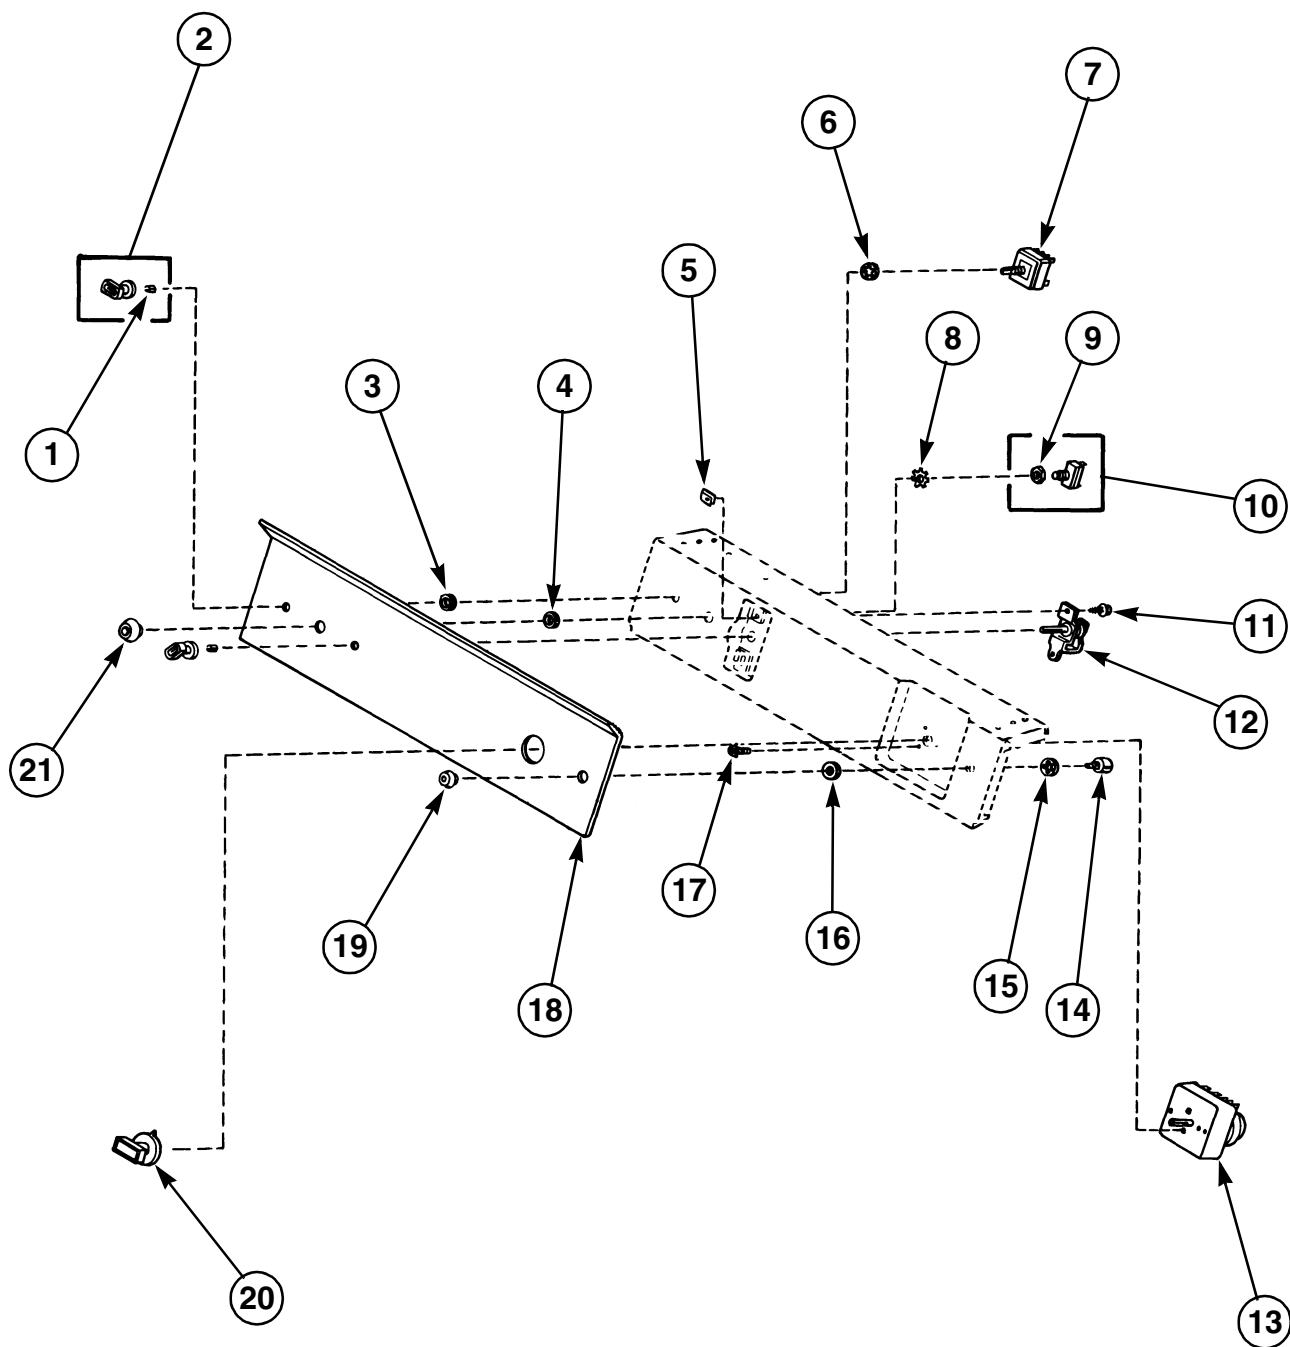

For technical assistance, call (920) 748-3121.

Nameplate Location

When calling or writing about your product, be sure to mention model and serial numbers. Model and serial numbers are located on nameplate(s) as shown.

Control Panel and Controls

Models HG9280, HE9270, HG9260 and HE9250

Control Panel and Controls

Models HG9280, HE9270, HG9260 and HE9250

REF	PART #	DESCRIPTION	COMMENTS
1	10519	Clip	N/A
2	26816	Control Knob Assembly	Models HG9280 and HE9270; N/A
	27379	Control Knob Assembly	Models HG9260 and HE9250; N/A
3	24391	Knurled Nut	N/A
4	52947	Knurled Nut	Included with 55878
5	24522	Nut	
6	91176	Lockwasher	
7	50832	Temperature Selector Switch	
8	25820	Lockwasher	
9	52947	Nut	
10	55882	Push-To-Start Switch Assembly	
11	501086	Screw	Hex head
12	53516	Signal Control	N/A
13	56260	Timer	N/A
14	23401	Light Switch	N/A
15	91176	Lockwasher	
16	23400	Ferrule	N/A
17	70212	Screw	N/A
18	56261	Control Panel	Models HG9280 and HE9270; N/A
	56495	Control Panel	Models HG9260 and HE9250; N/A
19	23399	Switch Collar	N/A
20	56352	Timer Knob Assembly	Models HG9280 and HE9270; N/A
	56508	Timer Knob Assembly	Models HG9260 and HE9250; N/A
21	23130	Switch Collar	N/A