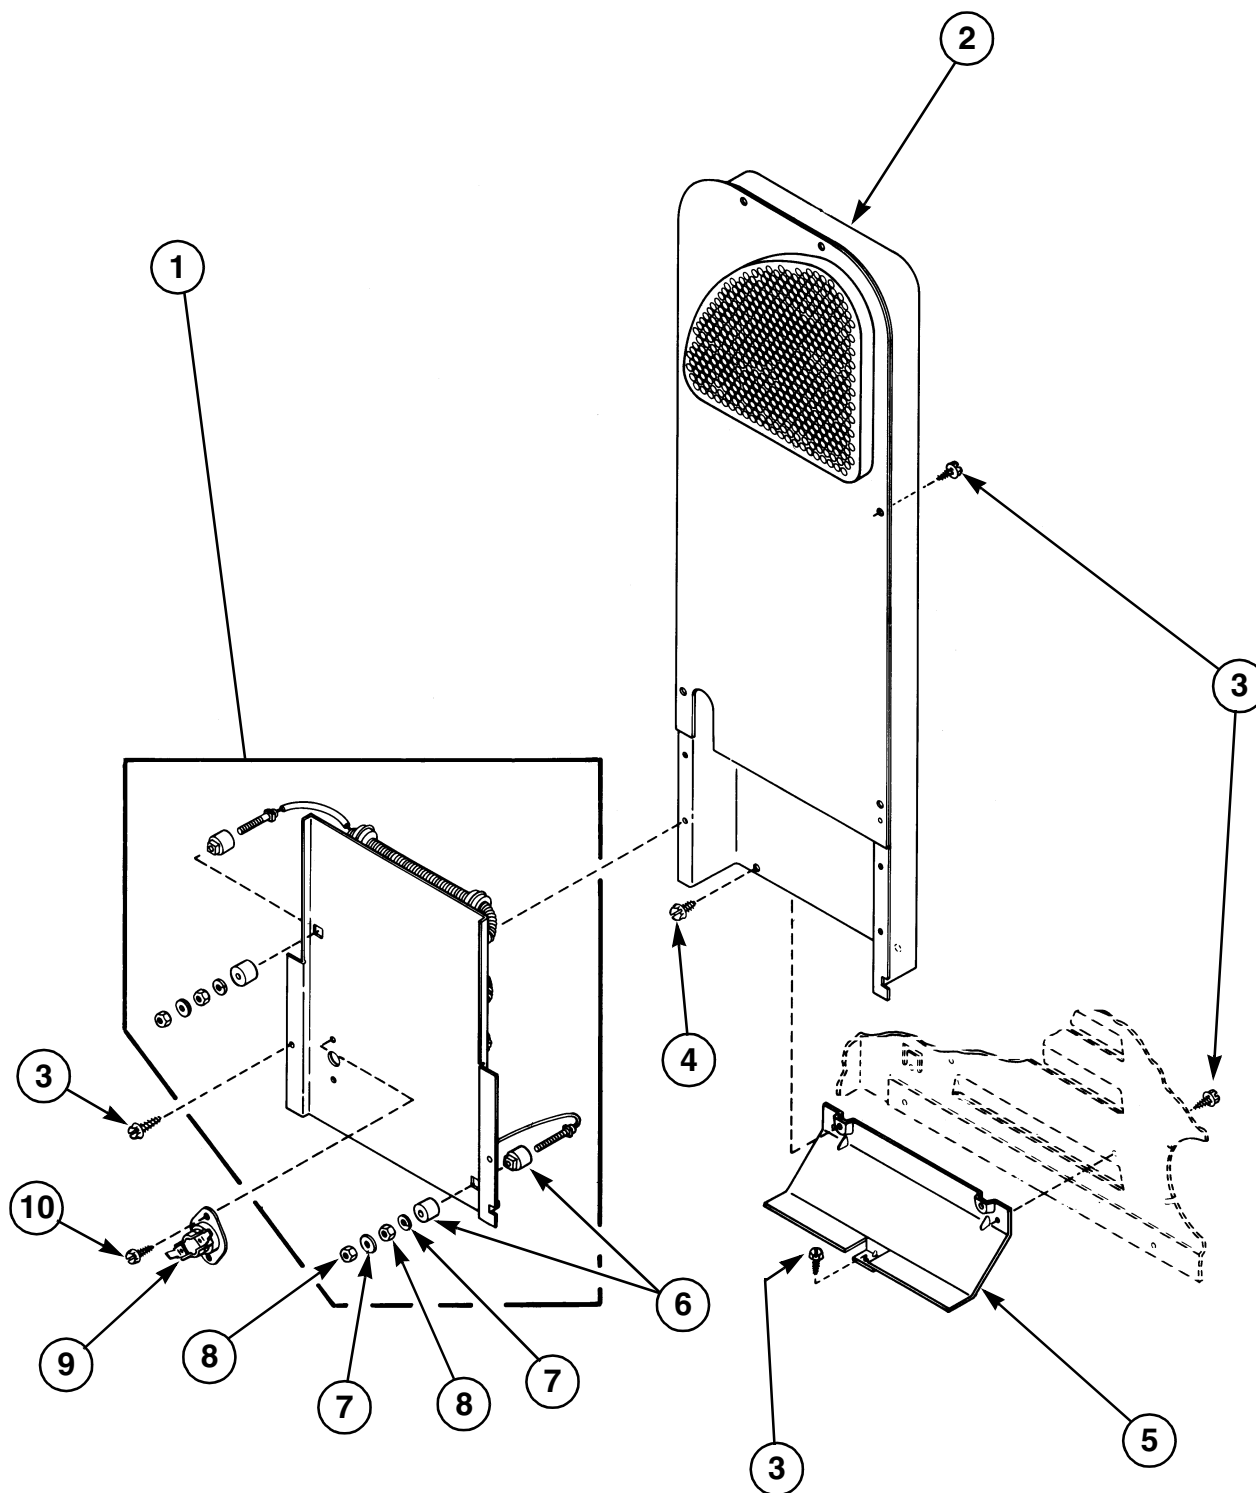

Heater Box

Electric Models

Heater Box

Electric Models

REF	PART #	DESCRIPTION	COMMENTS
1	61928	Heater Element and Plate	208 Volts, 4750 Watts; White
	61927	Heater Element and Plate	230/240 Volts, 5000 Watts
2	510025P	Heater Box	
3	503661	Screw	Also used with 58048 Heat Shield
4	51780	Screw	Hex head
5	60952	Heat Shield	Replaces 56035
6	57408	Insulator Set	N/A
7	56552	Washer	
8	Q6163	Nut	
9	56082	Limit Thermostat	
10	23222	Screw	

N/A = Part no longer available