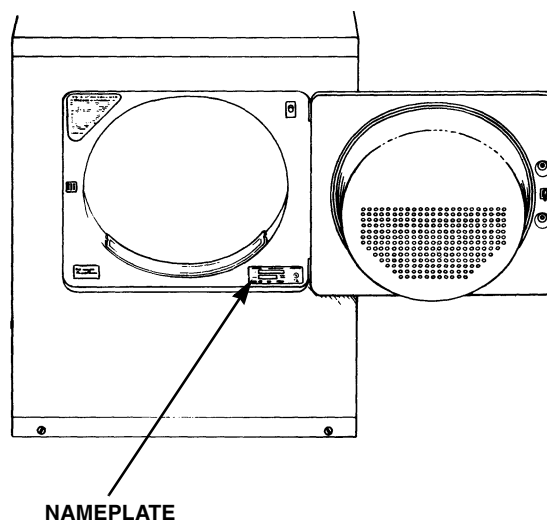

Parts Ordering Information

If literature or replacement parts are required, contact the source from whom the machine was purchased or contact Alliance Laundry Systems at (920) 748-3950 for the name and address of the nearest authorized parts distributor.

For technical assistance, call (920) 748-3121.

Nameplate Location

When calling or writing about your product, be sure to mention model and serial numbers. Model and serial numbers are located on nameplate(s) as shown.