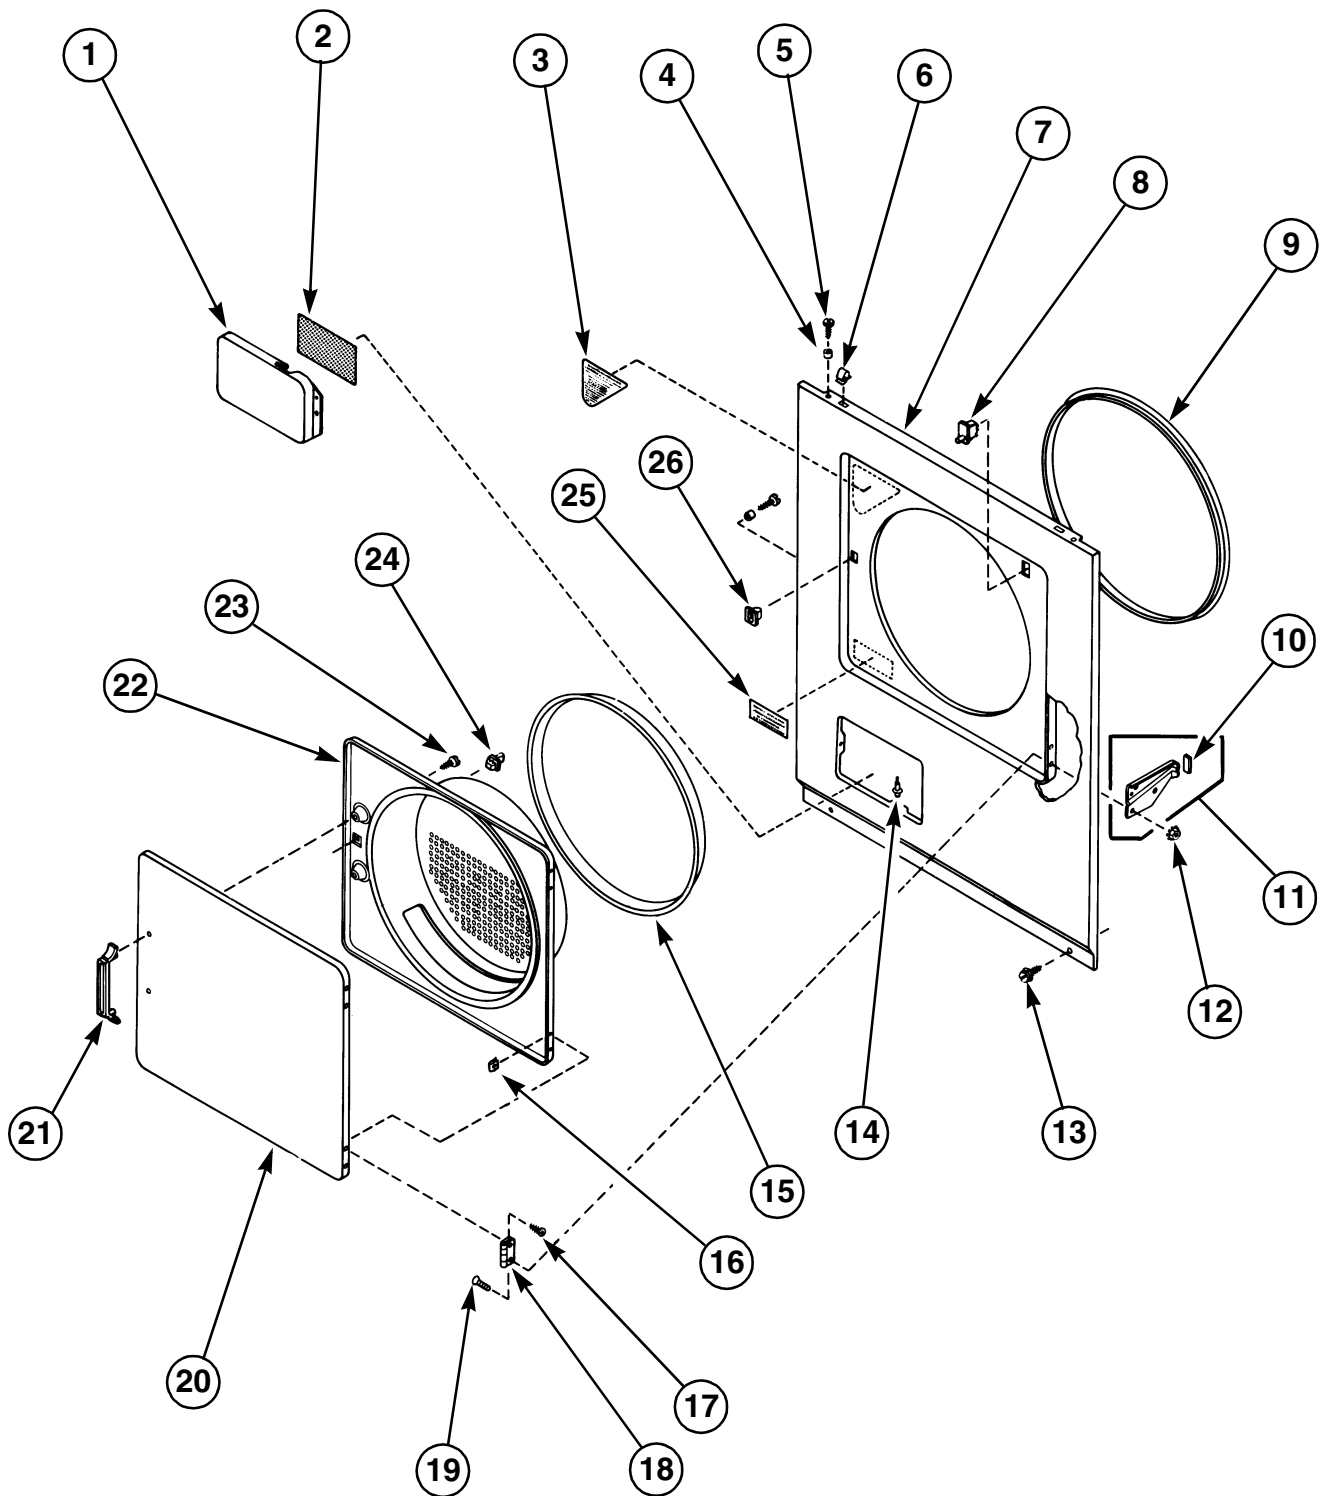

Loading Door, Front Panel and Seals

* Add Letter To Designate Color. L – Almond W – White

Loading Door, Front Panel and Seals

REF	PART #	DESCRIPTION	COMMENTS
1	56162*	Access Door	Gas Models; Through Serial No. S52F4835; N/A
	60795*	Access Door	Gas Models; Starting Serial No. S52F4836 and continuing through S840L627
2	511004	Sticker	
3	500281	Sticker	
4	56079	Guide Lug	
5	32671	Screw	
6	28835	Hold-Down Clip	
7	62420*P	Front Panel	Electric Models
	56005*	Front Panel	Gas Models; Through Serial No. S52F4835; N/A
	62421*P	Front Panel	Gas Models; Starting Serial No. S52F4836
8	504570	Door Switch	
9	61380	Front Panel Seal	
10	56128	Bumper Pad	
11	56129	Support Bracket	Through Serial No. S70U4371; N/A
12	51236	Locknut	
13	503661	Screw	Hex head
14	56174	Support	Through Serial No. S52F4835; N/A
	56534	Support	Starting Serial No. S52F4836
15	61379	Door Seal	
16	23407	Speed Nut	
17	52864	Screw	
18	56045	Door Hinge	
19	22649	Screw	
20	62153*	Outer Door Panel	
21	54068	Door Handle	
22	62152P	Inner Door Panel	
23	33561	Screw	
24	510181	Door Striker	
25	57286	Striker	N/A
26	510177	Striker Catch	

* Add Letter To Designate Color. L – Almond W – White

N/A = Part no longer available