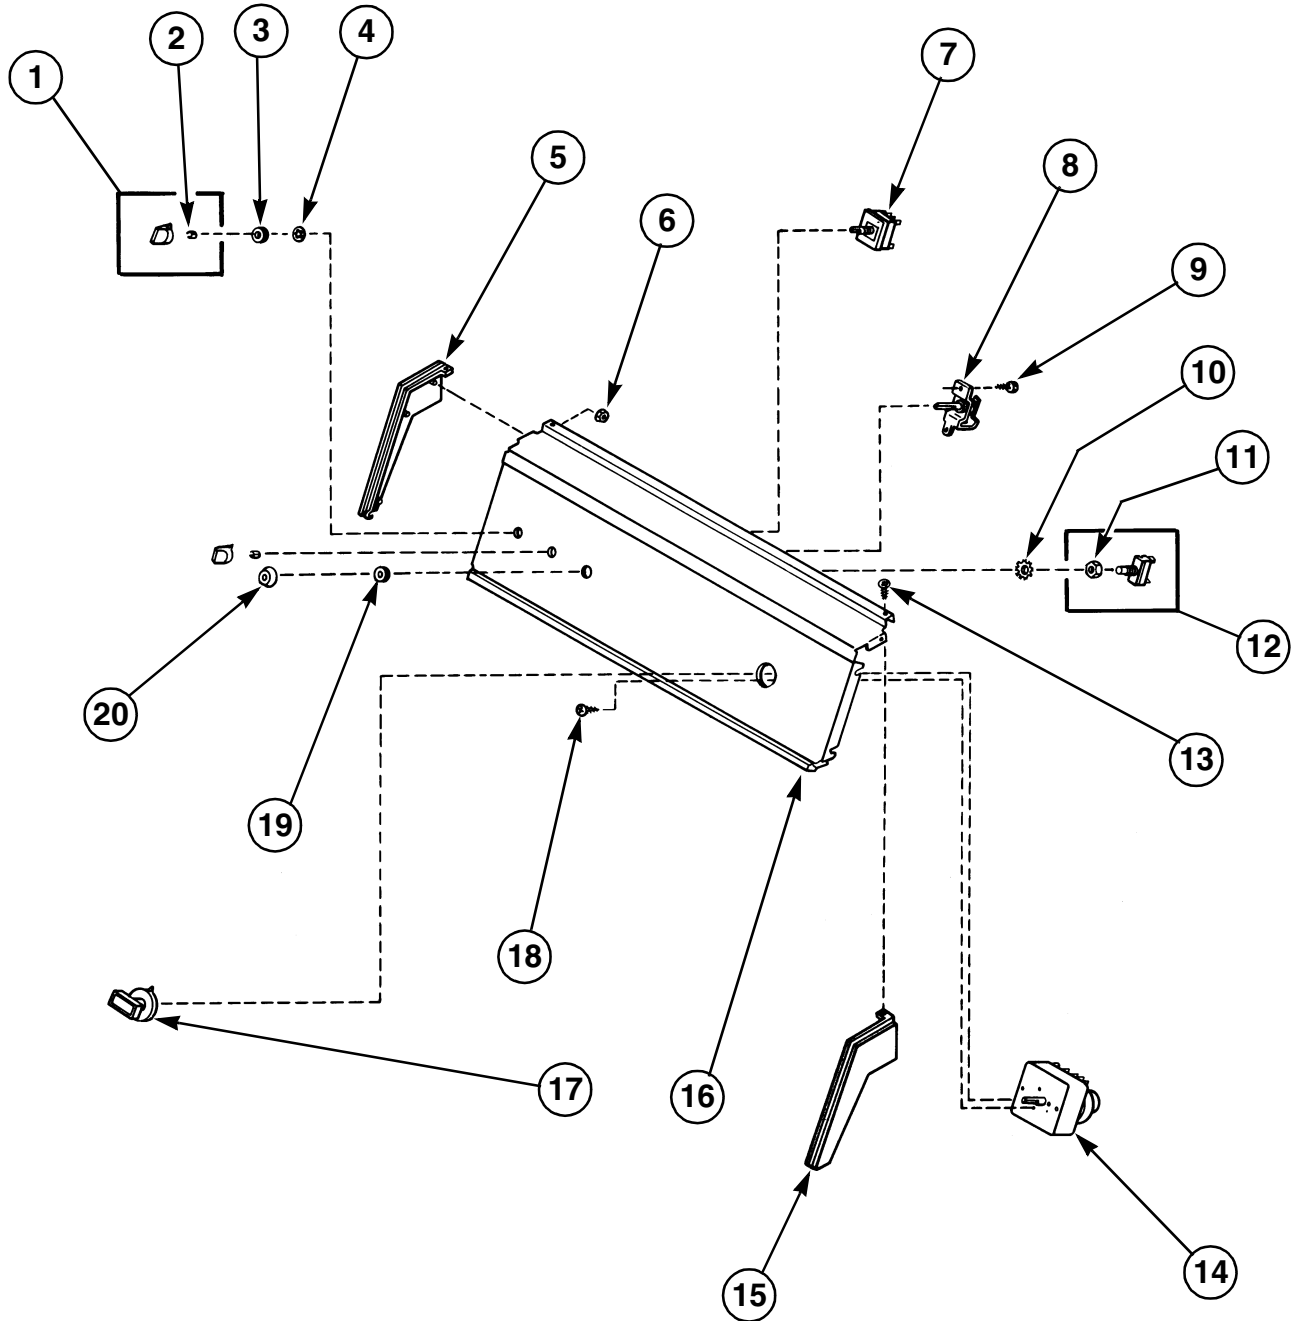

Control Panel and Controls

Models HG7009, HE7003, HG6009, HE6003, HG5009, HE5003, HG4509, HE4503, HG4209, HE4203, HG4109, HE4103, HG4009, HE4003, HG3009 and HE3003

Control Panel and Controls

Models HG7009, HE7003, HG6009, HE6003, HG5009, HE5003, HG4509, HE4503, HG4209, HE4203, HG4109, HE4103, HG4009, HE4003, HG3009 and HE3003

REF	PART #	DESCRIPTION	COMMENTS
1	28124	Control Knob Assembly	N/A
2	10519	Clip	N/A
3	24205	Knurled Nut	
4	91176	Lockwasher	
5	25124	Control Hood End	Left; Includes item 6; N/A
6	25126	Speed Nut	N/A
7	50823	Temperature Selector Switch	Models HG7009, HE7003, HG4509, HE4503, HG4209 and HE4203
	58813	Temperature Selector Switch	Models HG6009, HE6003, HG5009, HE5003, HG4109, HE4103, HG4009 and HE4003
8	53516	Signal Control	Models HG7009, HE7003, HG6009, HE6003, HG4509, HE4503, HG4209 and HE4203; N/A
9	501086	Screw	Hex head
10	25820	Lockwasher	
11	52947	Nut	
12	57349	Start Switch Assembly	
13	25232	Screw	Phillips head
14	56260	Timer	Models HG7009, HE7003, HG6009, HE6003, HG4509, HE4503, HG4209 and HE4203; N/A
	52167	Timer	Models HG5009 and HE5003; N/A
	53466	Timer	Models HG4109, HE4103, HG4009 and HE4003; N/A
	52594	Timer	Models HG3009 and HE3003; N/A
15	25123	Control Hood End	Right; Includes item 6; N/A
16	57343	Control Panel	Models HG7009 and HE7003; N/A
	57344	Control Panel	Models HG6009 and HE6003; N/A
	57345	Control Panel	Models HG5009 and HE5003; N/A
	57760	Control Panel	Models HG4509 and HE4503; N/A
	57661	Control Panel	Models HG4209 and HE4203; N/A
	58347	Control Panel	Models HG4109 and HE4103; N/A
	58346	Control Panel	Models HG4009 and HE4003; N/A
	58345	Control Panel	Models HG3009 and HE3003; N/A
17	57326	Timer Knob Assembly	Models HG7009, HE7003, HG6009, HE6003, HG5009, HE5003, HG3009 and HE3003; N/A
	57998	Timer Knob Assembly	Models HG4509, HE4503, HG4109 and HE4103; N/A
	56508	Timer Knob Assembly	Models HG4209, HE4203, HG4009 and HE4003; N/A
18	70212	Screw	N/A
19	24206	Nut	Included with 57349
20	57327	Collar	Use with 57349; N/A

N/A = Part no longer available