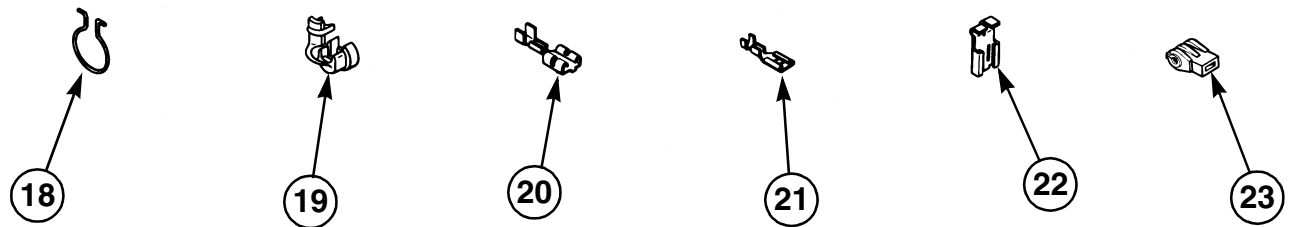

* Add Letter To Designate Color. L – Almond W – White

N/A = Part no longer available

Power Cord and Terminals

Power Cord and Terminals

REF	PART #	DESCRIPTION	COMMENTS
1	56222	Power Cord	Gas models only
2	25235	Warning Tag	N/A
3	00117	Terminal	
4	26301	Terminal Block Receptacle	
5	26302	Terminal Block Plug	
6	00116	Terminal	
7	23039	Terminal Block Receptacle	
8	23040	Terminal Block Plug	
9	00116	Terminal	
10	56448	Terminal Block Plug	
11	56451	Terminal Block Receptacle	
12	00117	Terminal	
13	00127	Terminal	
14	56266	Terminal Block Plug	
15	56265	Terminal Block Receptacle	N/A
16	00130	Terminal	
17	00161	Ground Clip	
18	51291	Wire Clip	
19	38384	Strain Relief	
20	00223	Spade Terminal	Large spade
21	00112	Spade Terminal	Small spade
22	00120	Right Angle Flag Terminal	
23	70210	Plastic Insulator	
24	00110	Eyelet Terminal	Small shank
25	00111	Eyelet Terminal	Large shank
26	00113	Eyelet Terminal	1/4" ring
27	00114	Double Connector Terminal	
28	00139	Terminal	Male; 1/4"
29	21091	Connector	