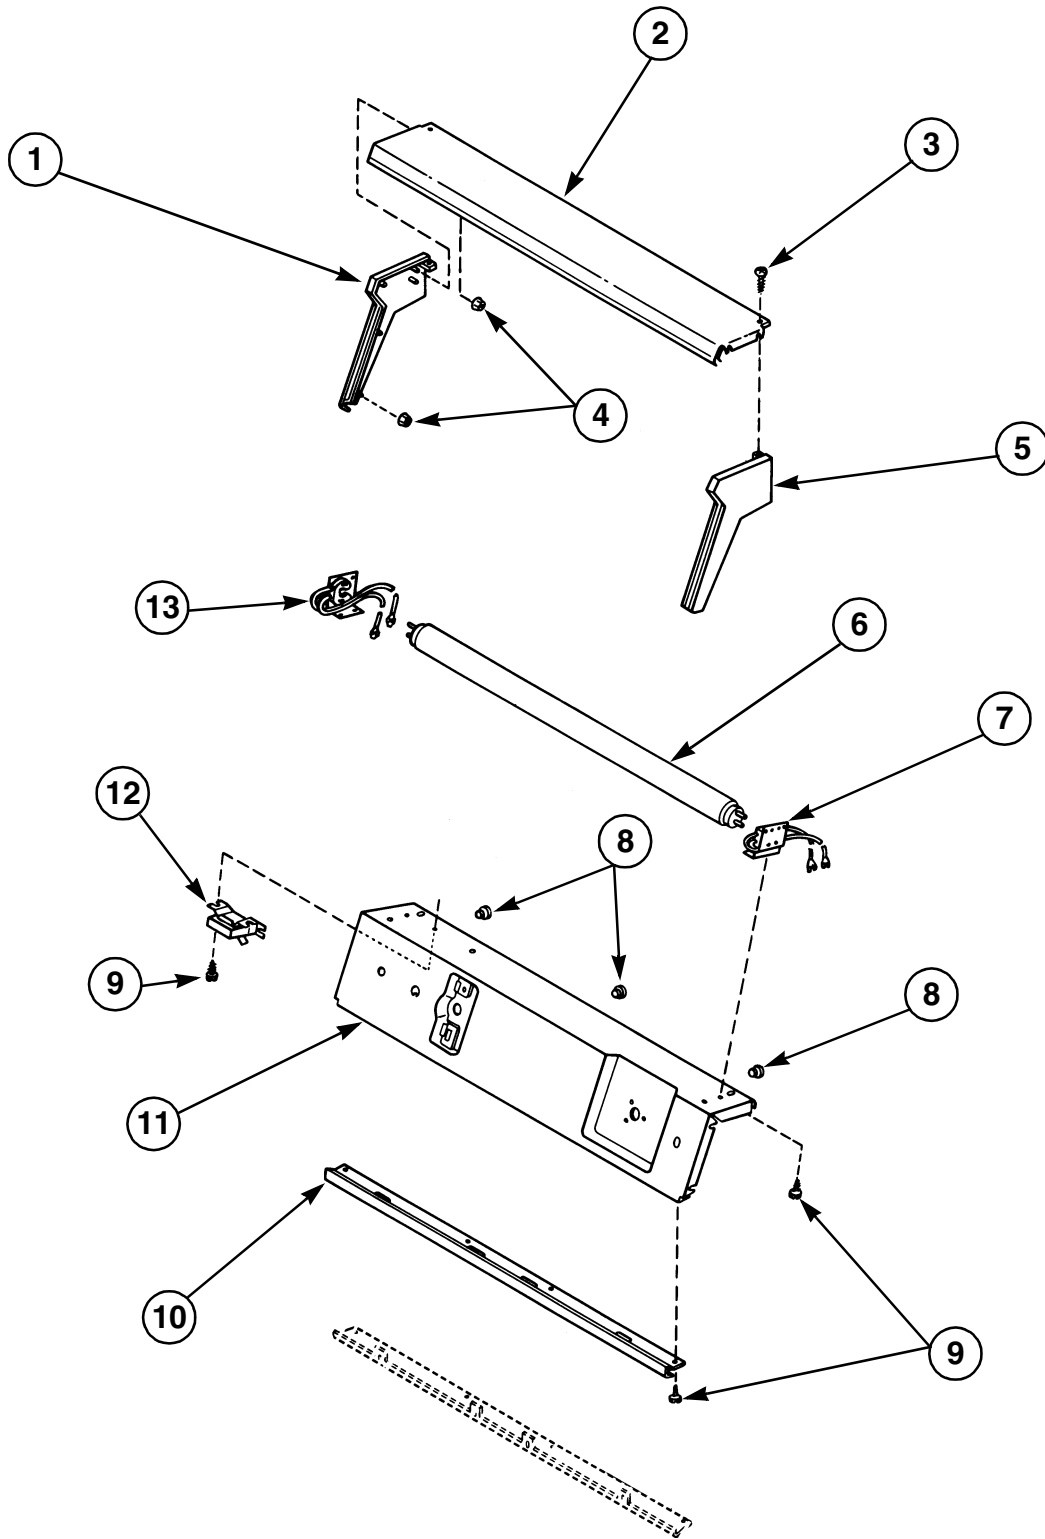

Control Panel and Controls

Models HG9280, HE9270, HG9260 and HE9250

Control Panel and Controls

Models HG9280, HE9270, HG9260 and HE9250

REF	PART #	DESCRIPTION	COMMENTS
1	10519	Clip	N/A
2	26816	Control Knob Assembly	Models HG9280 and HE9270; N/A
	27379	Control Knob Assembly	Models HG9260 and HE9250; N/A
3	24391	Knurled Nut	N/A
4	52947	Knurled Nut	Included with 55878
5	24522	Nut	
6	91176	Lockwasher	
7	50832	Temperature Selector Switch	
8	25820	Lockwasher	
9	52947	Nut	
10	55882	Push-To-Start Switch Assembly	
11	501086	Screw	Hex head
12	53516	Signal Control	N/A
13	56260	Timer	N/A
14	23401	Light Switch	N/A
15	91176	Lockwasher	
16	23400	Ferrule	N/A
17	70212	Screw	N/A
18	56261	Control Panel	Models HG9280 and HE9270; N/A
	56495	Control Panel	Models HG9260 and HE9250; N/A
19	23399	Switch Collar	N/A
20	56352	Timer Knob Assembly	Models HG9280 and HE9270; N/A
	56508	Timer Knob Assembly	Models HG9260 and HE9250; N/A
21	23130	Switch Collar	N/A

N/A = Part no longer available

Control Hood Top, Ends, Panel Support Plate and Fluorescent Tube

Models HG9280, HE9270, HG9260 and HE9250

Control Hood Top, Ends, Panel Support Plate and Fluorescent Tube

Models HG9280, HE9270, HG9260 and HE9250

REF	PART #	DESCRIPTION	COMMENTS
1	25190	Control Hood End	Left; Includes item 2; N/A
2	56123	Control Hood Top	
3	25232	Screw	Phillips head
4	25126	Nut	N/A
5	25189	Control Hood End	Right; Includes 25126; N/A
6	24442	Fluorescent Tube	N/A
7	23397	Fluorescent Tube Holder	Right; N/A
8	21176	Bumper	N/A
9	501086	Screw	Hex head
10	56122	Panel Trim	N/A
11	56134	Panel Support Plate	N/A
12	21975	Ballast	N/A
13	23398	Fluorescent Tube Holder	Left; N/A