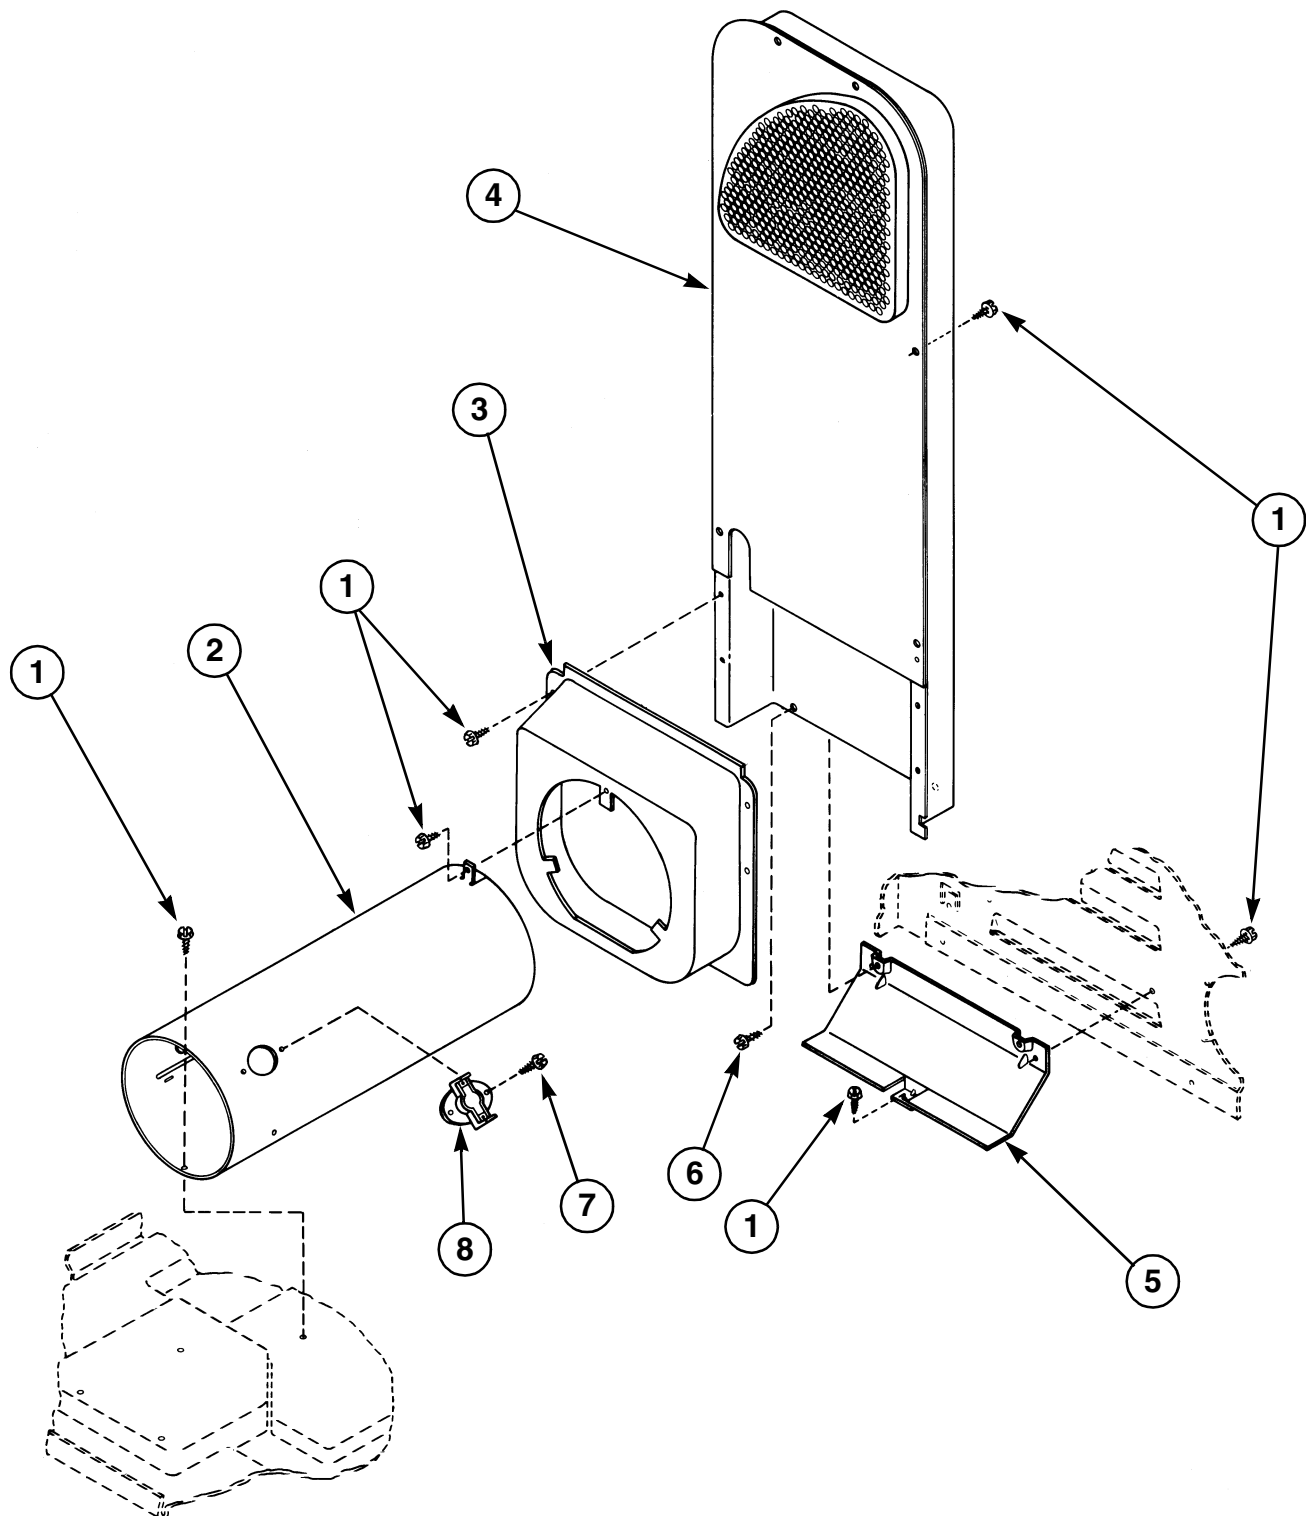

Heater Box

Gas Models

Heater Box

Gas Models

REF	PART #	DESCRIPTION	COMMENTS
1	503661	Screw	Used with 60952 Heat Shield
2	61974	Burner Housing	
3	500122	Heat Shroud	
4	510025P	Heater Box	
5	60952	Heat Shield	Replaces 56035
6	51780	Screw	
7	23222	Screw	
8	589P3	Limit Thermostat	

N/A = Part no longer available